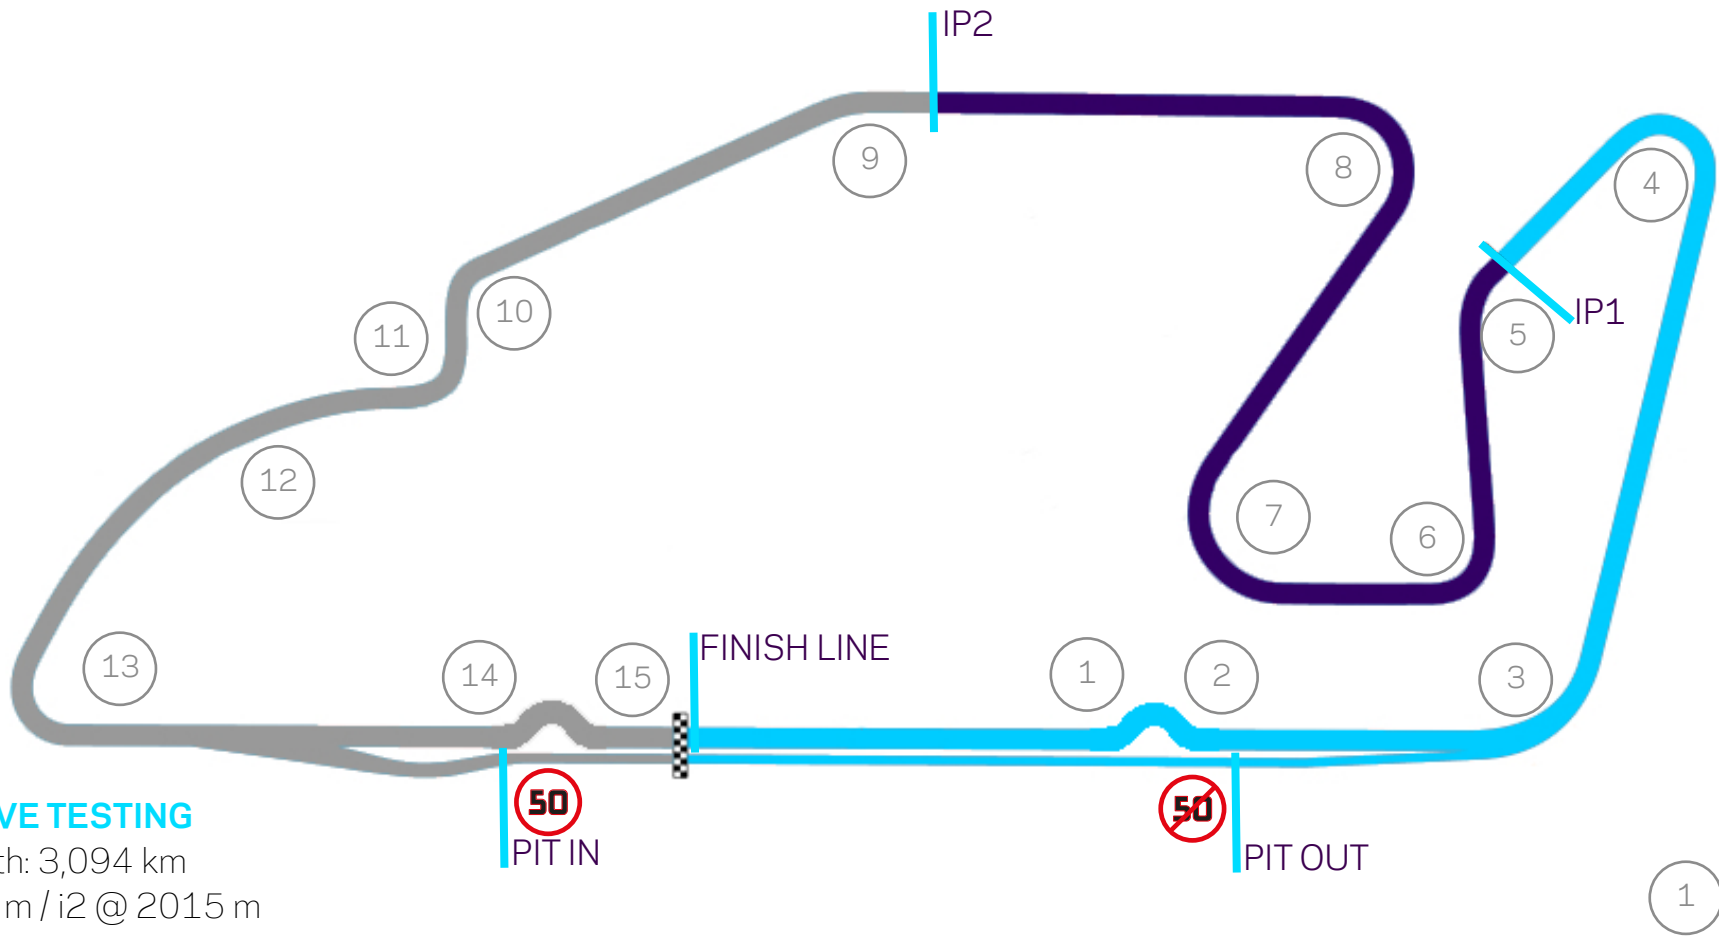

FIA FORMULA E
CHAMPIONSHIP
2017-18

**VALENCIA
TESTING**
2,3,4 & 5 OCTOBER 2017

CIRCUIT MAP V3

COLLECTIVE TESTING
Track Length: 3,094 km
i1 @ 1040 m / i2 @ 2015 m

1 Turn number