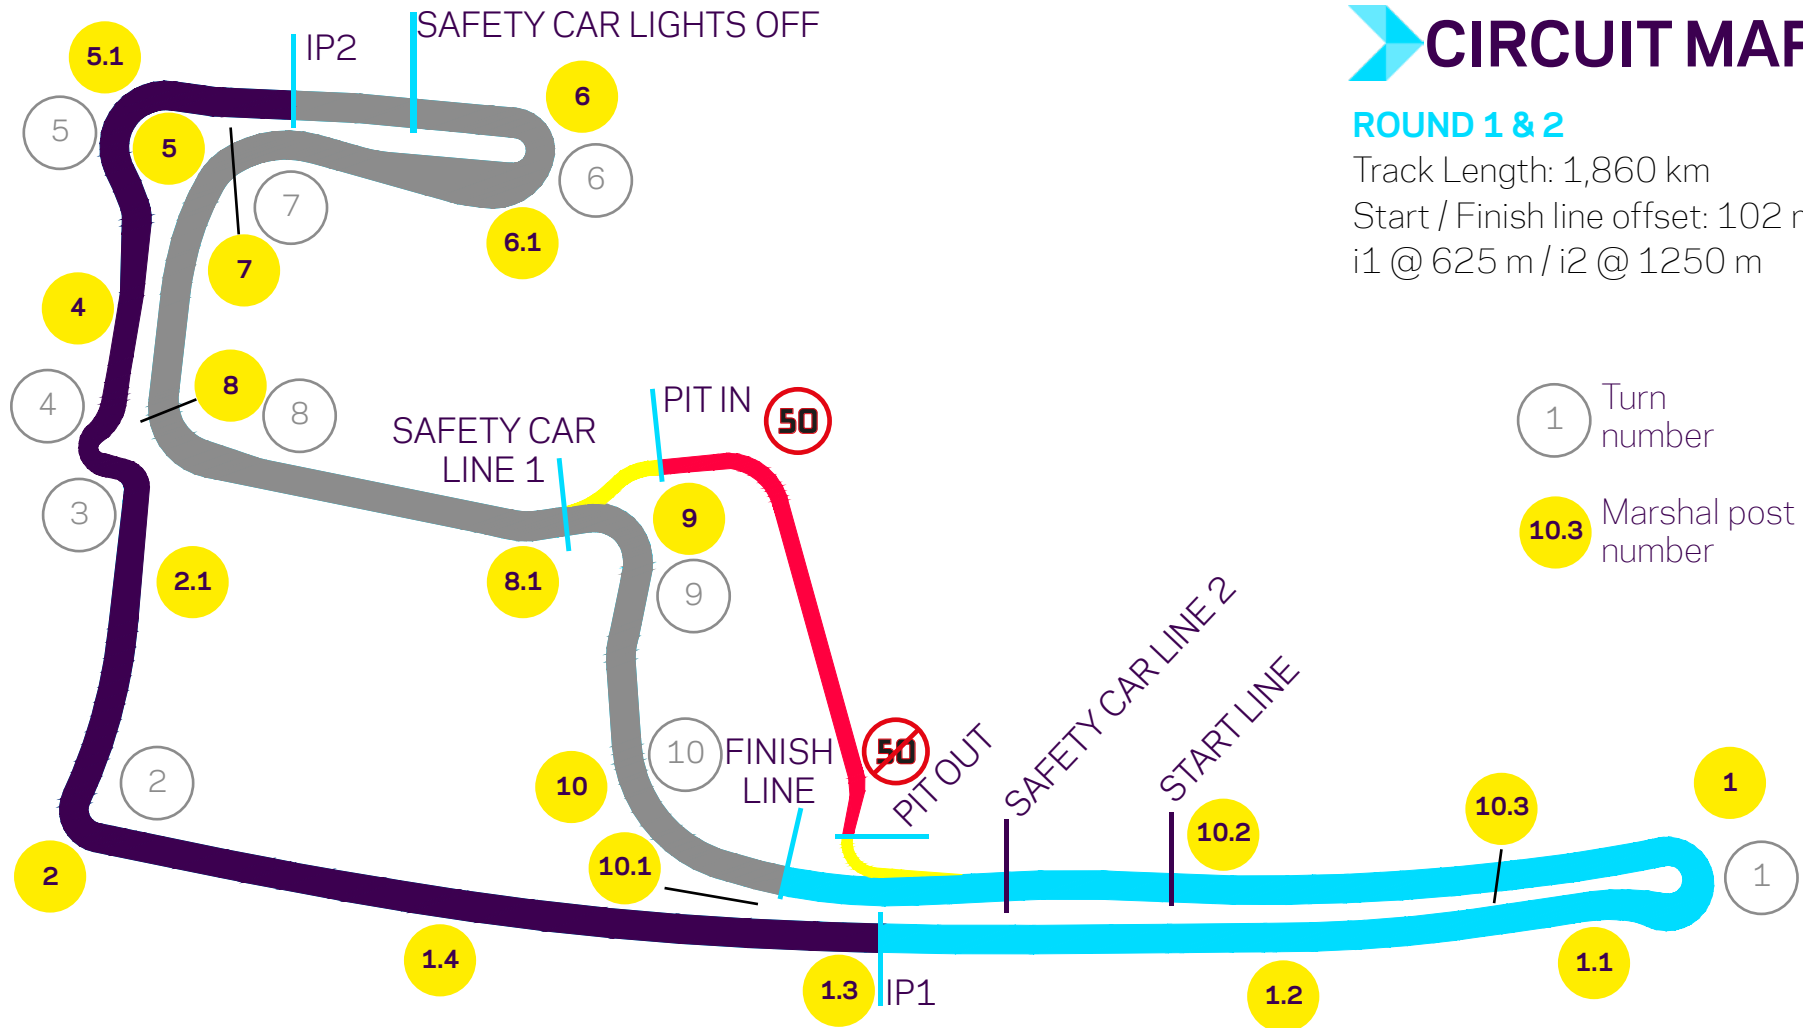

## CIRCUIT MAP

### ROUND 1 & 2

Track Length: 1,860 km

Start / Finish line offset: 102 m

i1 @ 625 m / i2 @ 1250 m

1 Turn number

10.3 Marshal post number

Global Partner

Official Partners