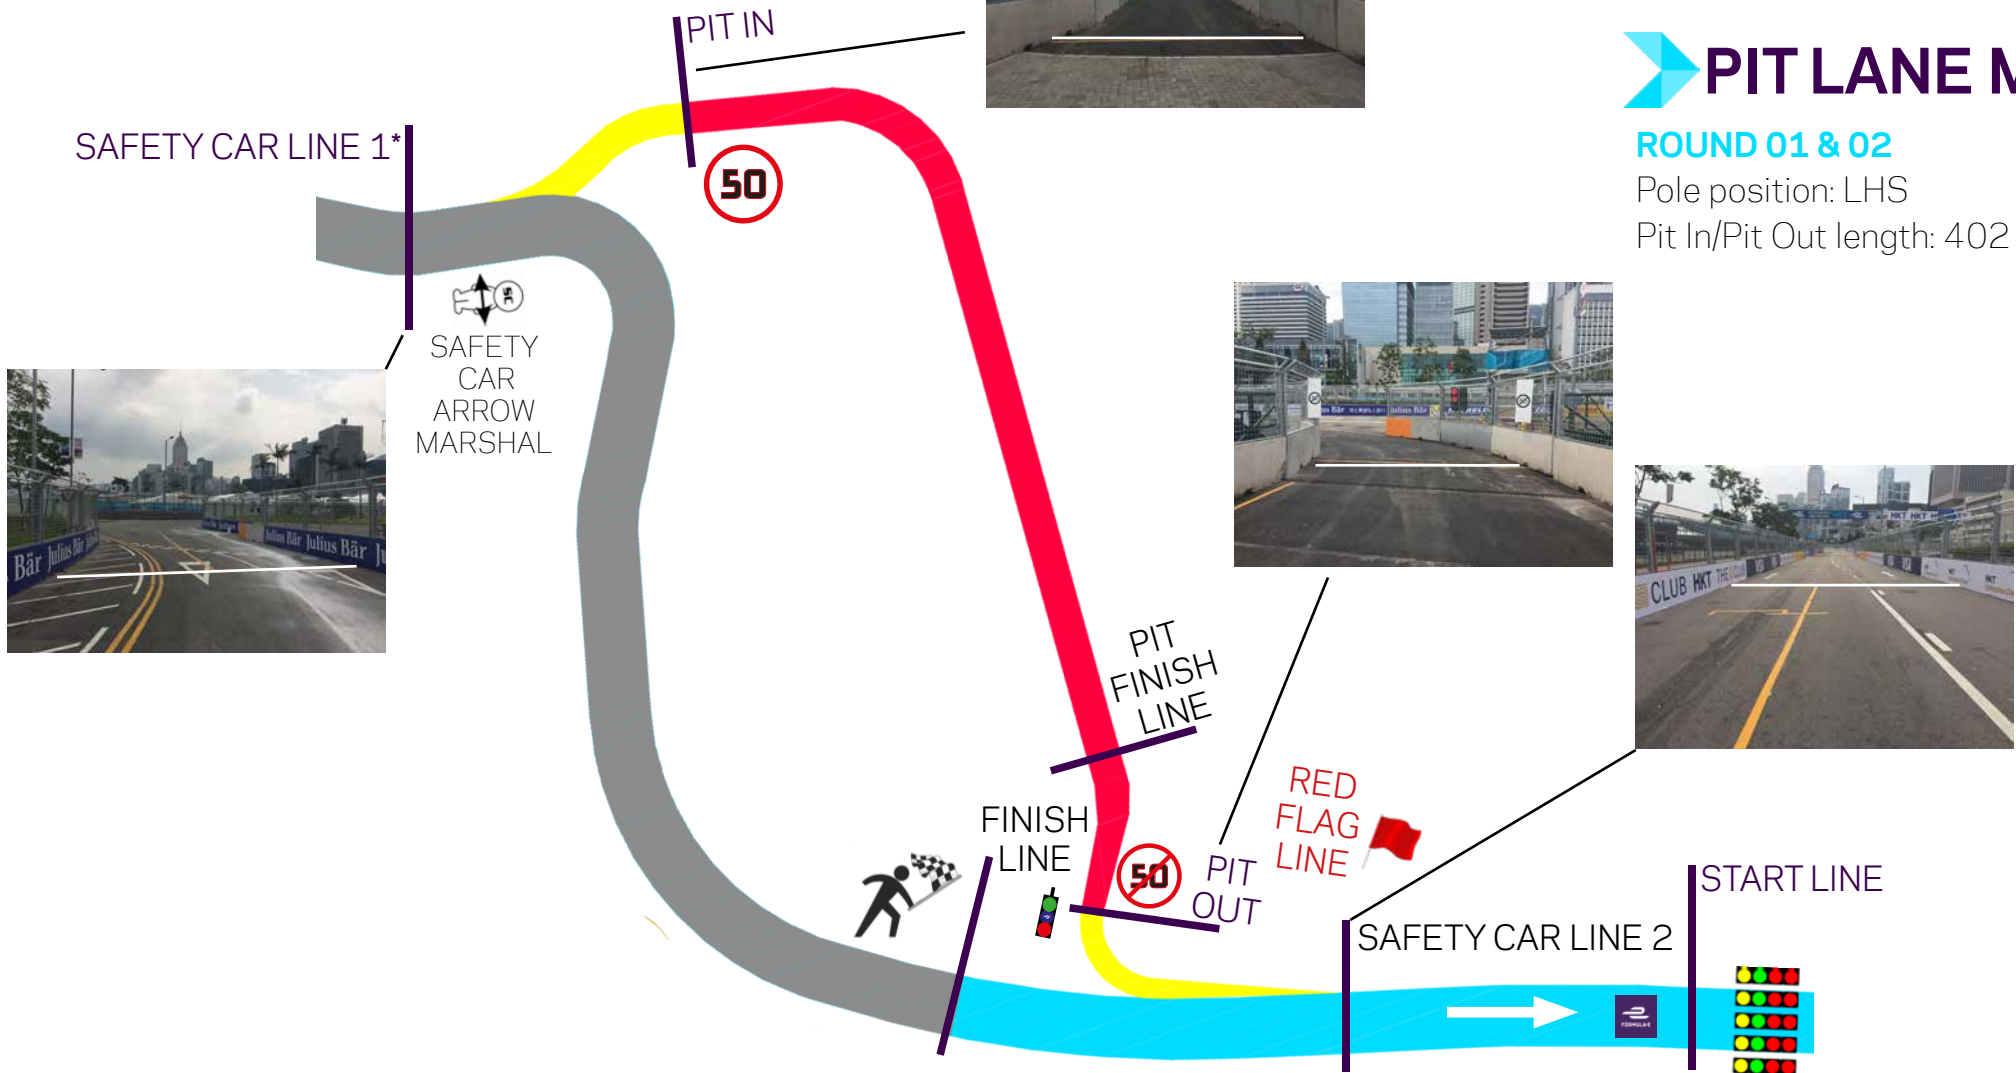

HONG-KONG E-PRIX

1, 2, 3 DECEMBER 2017

PIT LANE MAP

ROUND 01 & 02

Pole position: LHS

Pit In/Pit Out length: 402 m

*Pit exit lights will turn red when the Safety car reaches this point

Global Partner