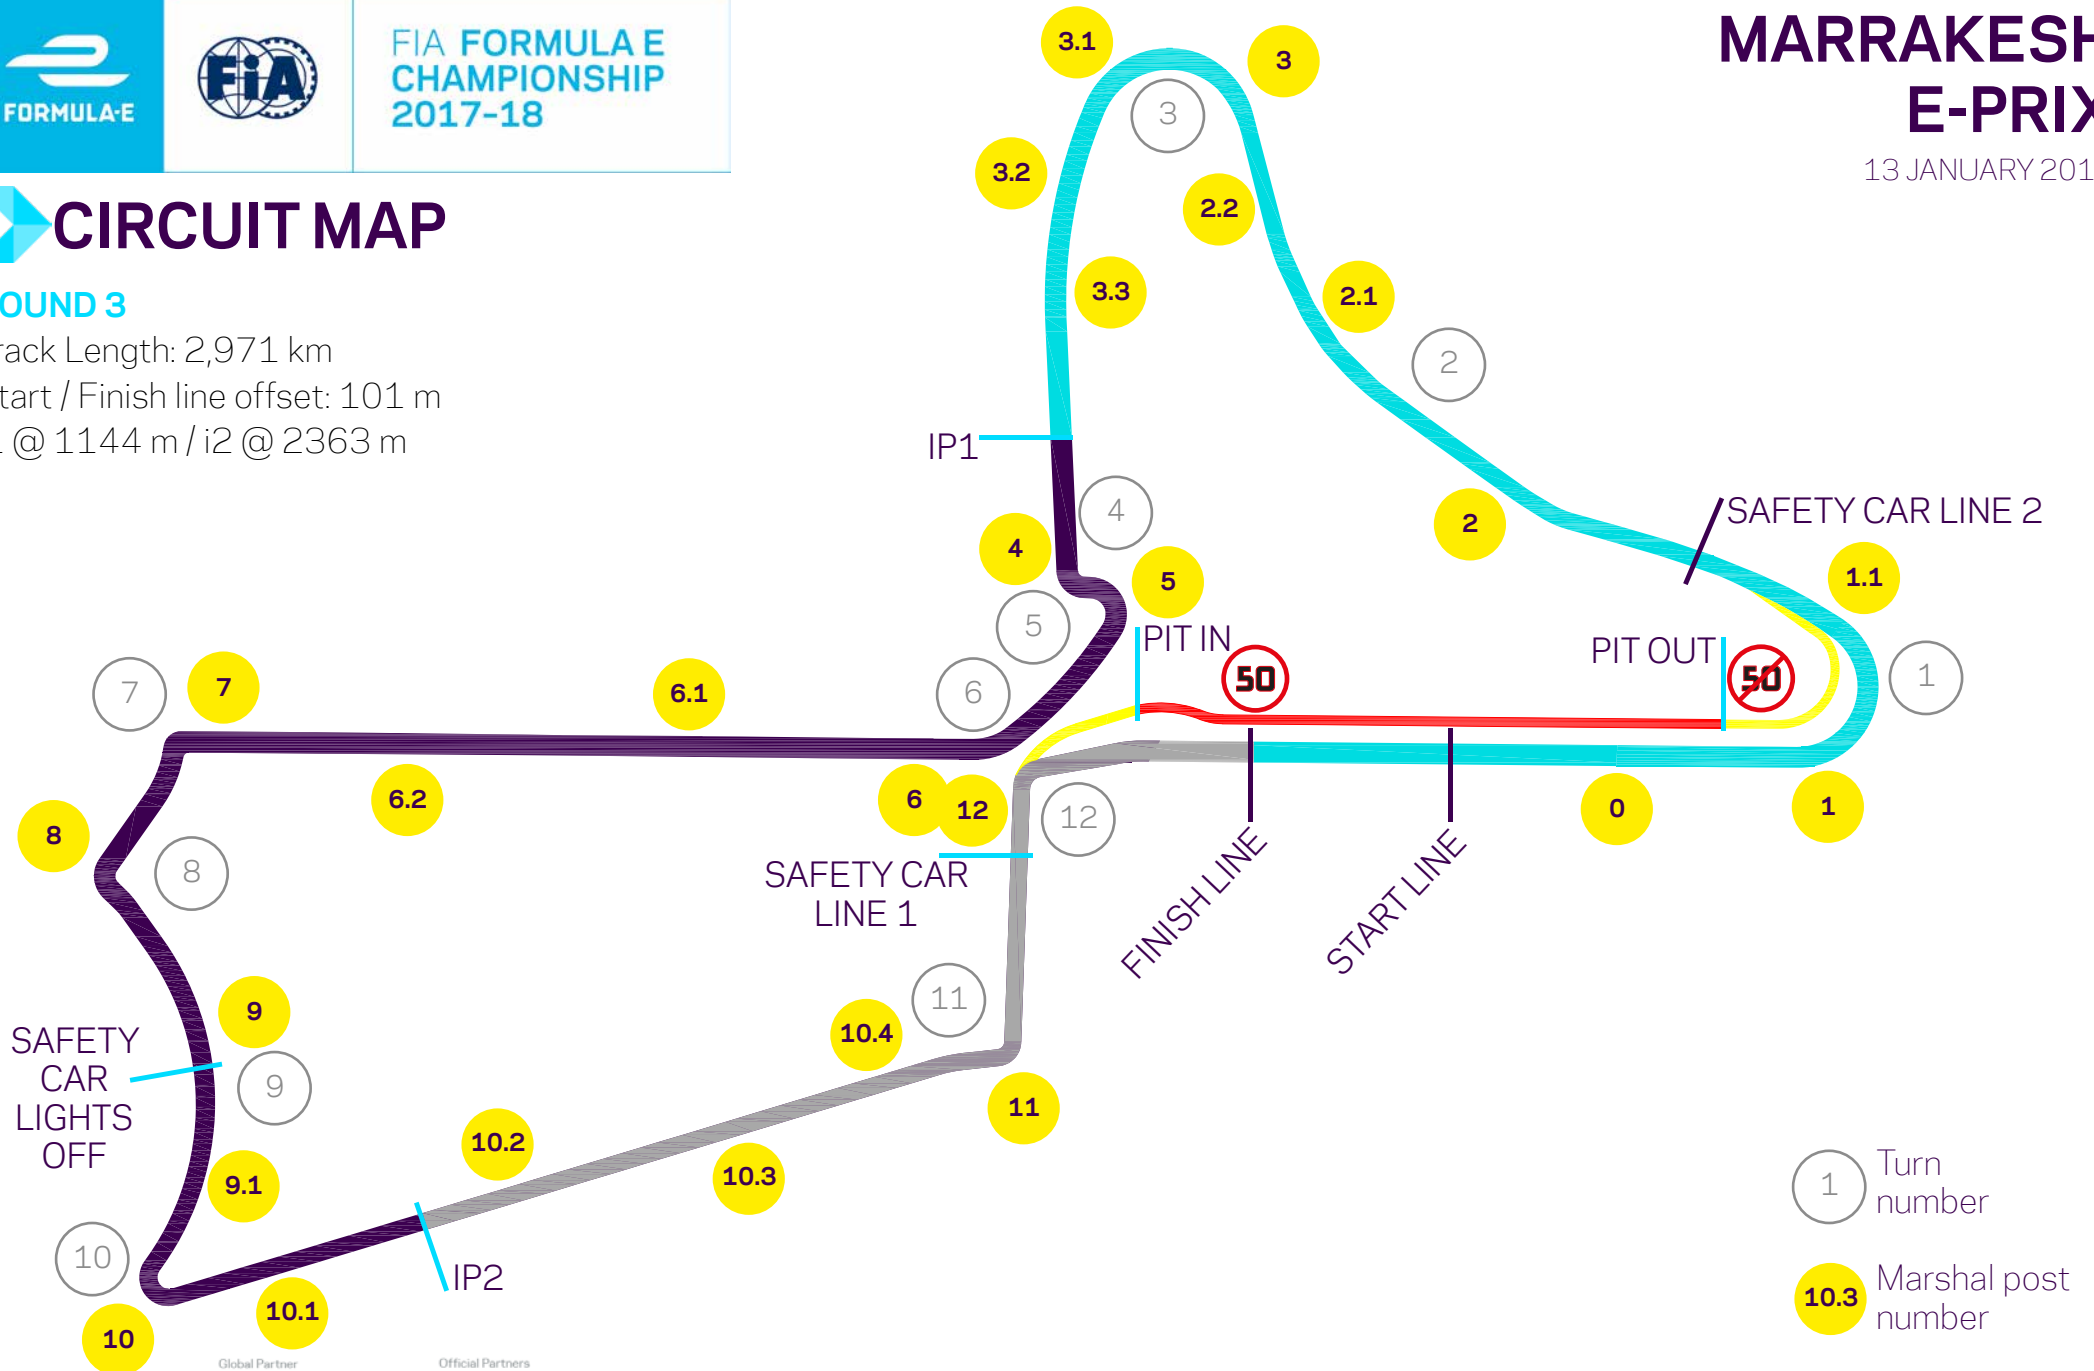

CIRCUIT MAP

ROUND 3

Track Length: 2,971 km

Start / Finish line offset: 101 m

i1 @ 1144 m / i2 @ 2363 m

1 Turn number

10.3 Marshal post number

Global Partner