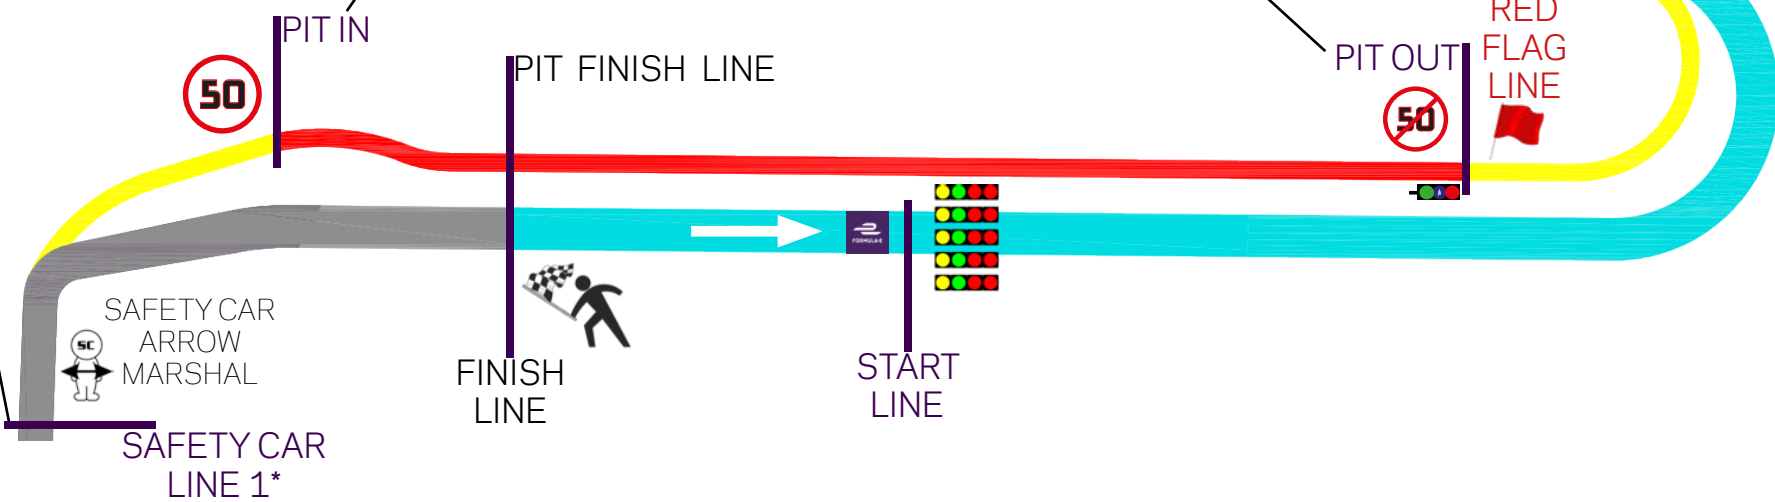

PIT LANE MAP

ROUND 03

Pole position: RHS

Pit In/Pit Out length: 275 m

*Pit exit lights will turn red when the Safety car reaches this point

Global Partner

Official Partners

Julius Bär