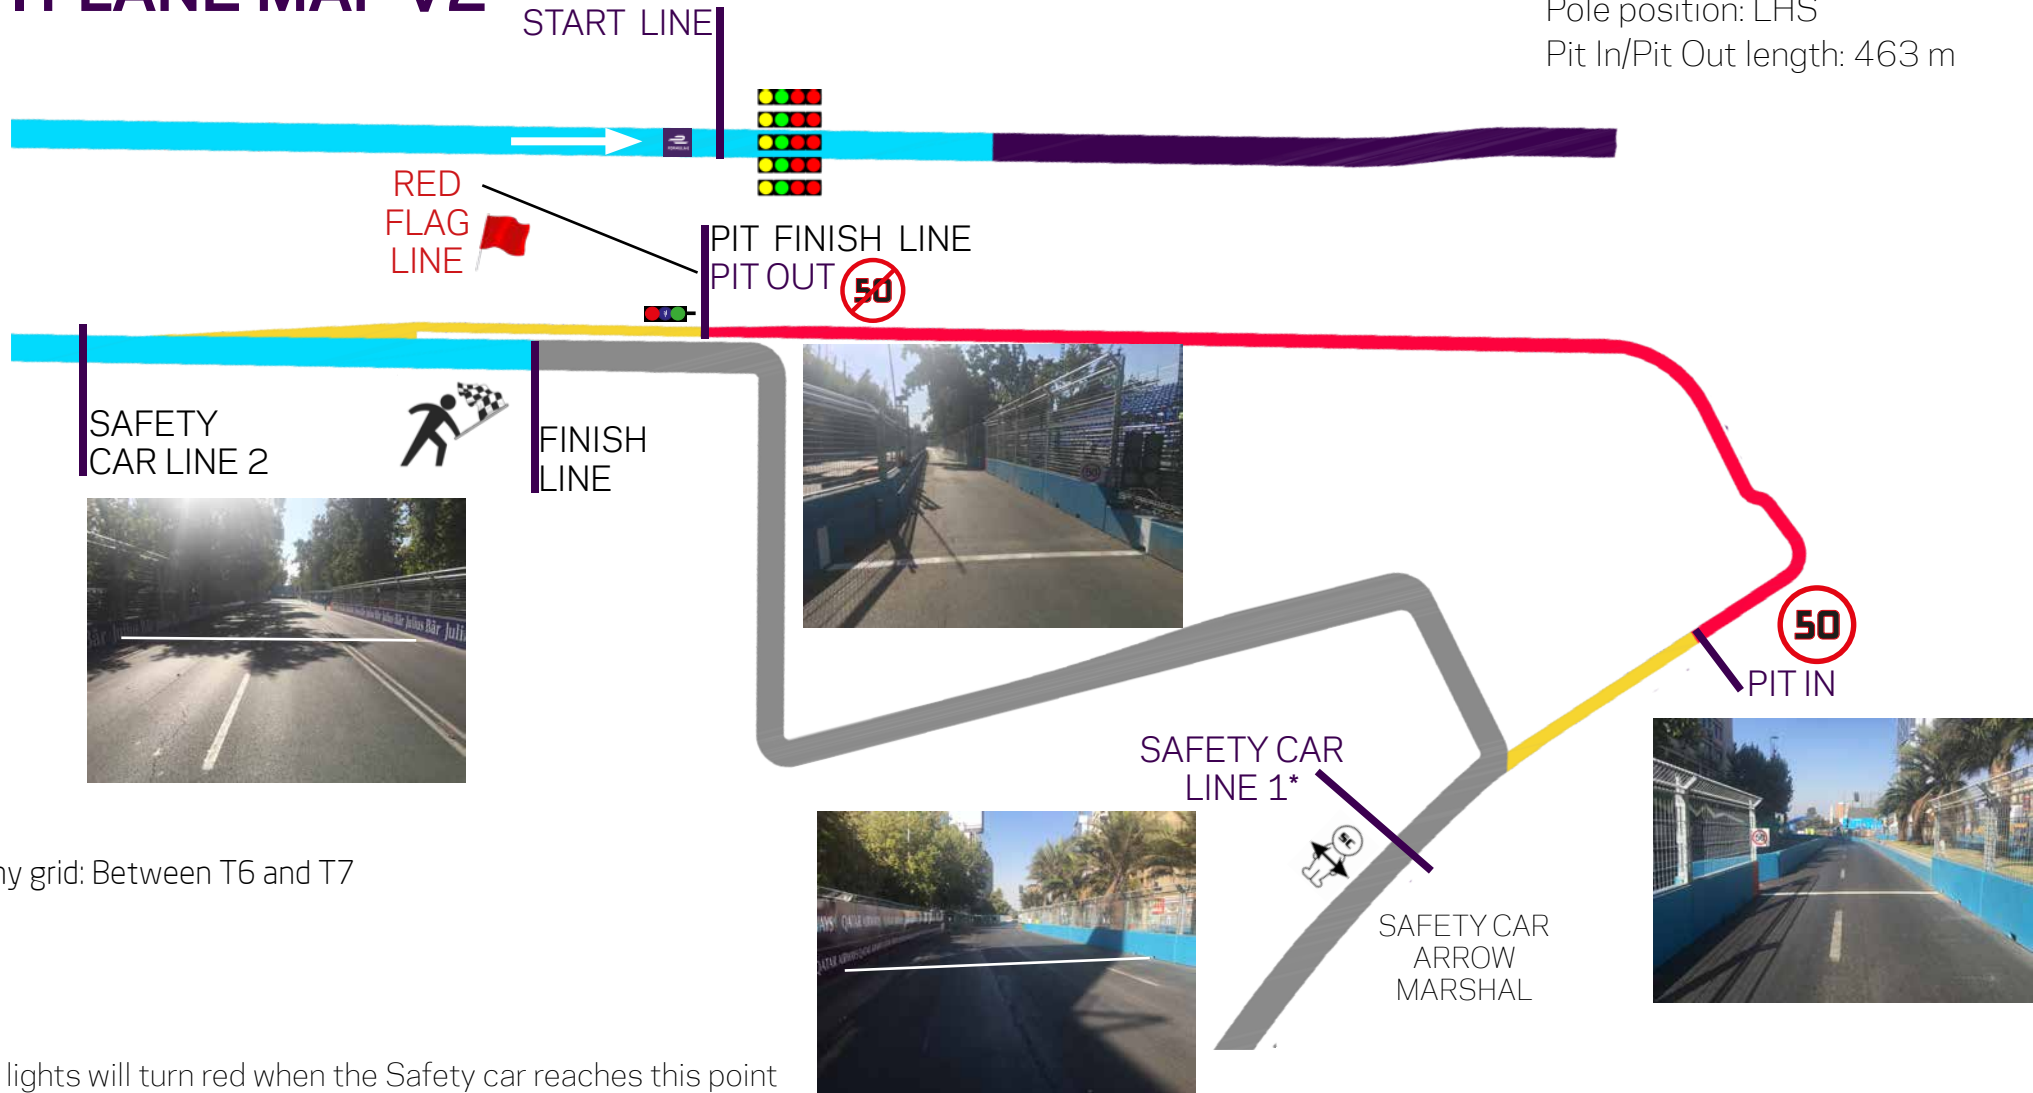

## PIT LANE MAP V2

### ROUND 04

Pole position: LHS

Pit In/Pit Out length: 463 m

Dummy grid: Between T6 and T7

\*Pit exit lights will turn red when the Safety car reaches this point