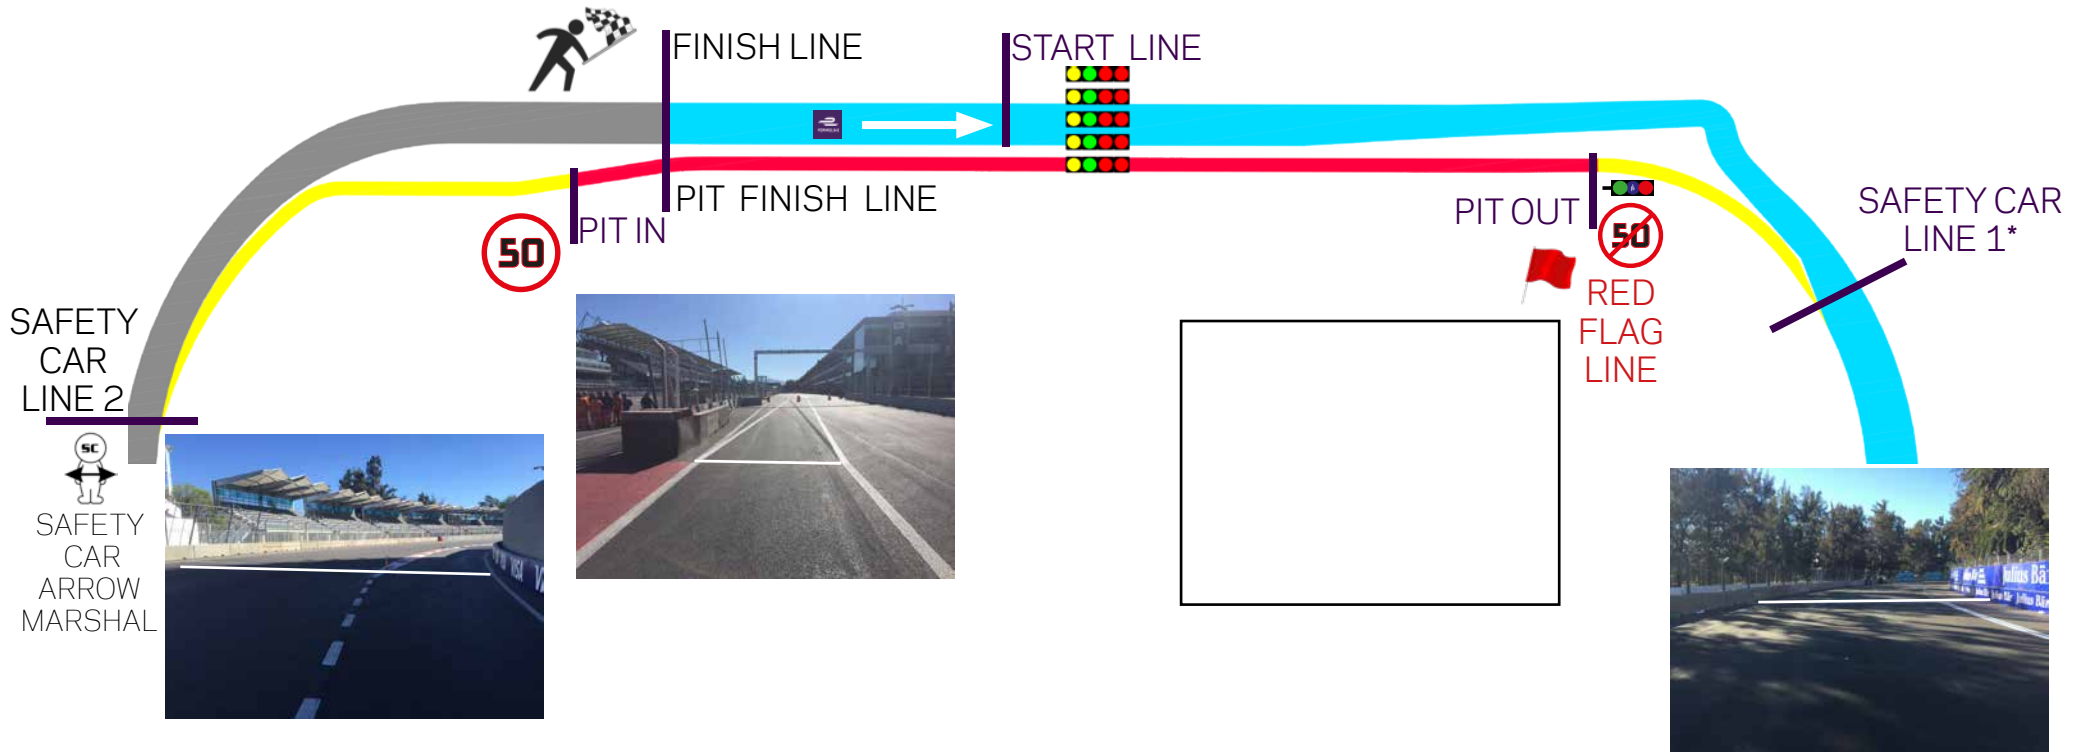

PIT LANE MAP

ROUND 05

Pole position: LHS

Pit In/Pit Out length: 378 m

*Pit exit lights will turn red when the Safety car reaches this point