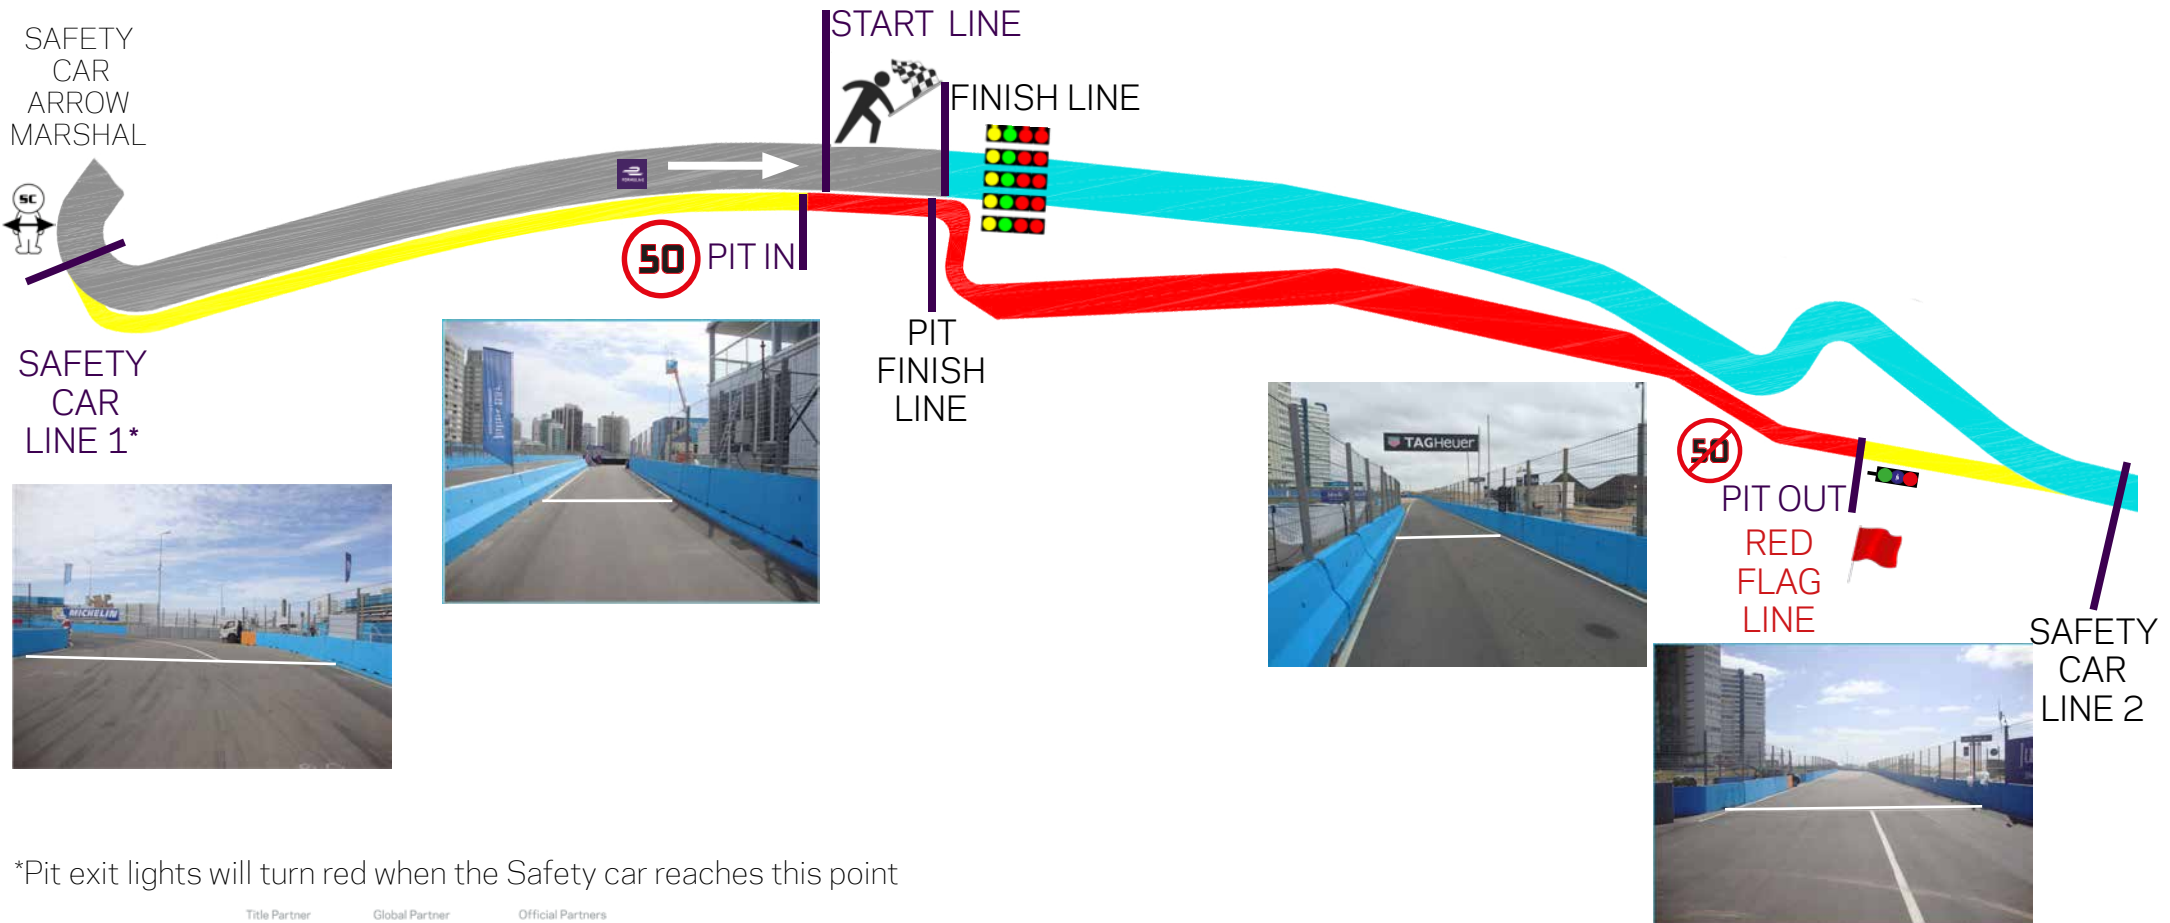

PIT LANE MAP

ROUND 06

Pole position: LHS

Pit In/Pit Out length: 328 m

*Pit exit lights will turn red when the Safety car reaches this point

Title Partner

Global Partner

Official Partners