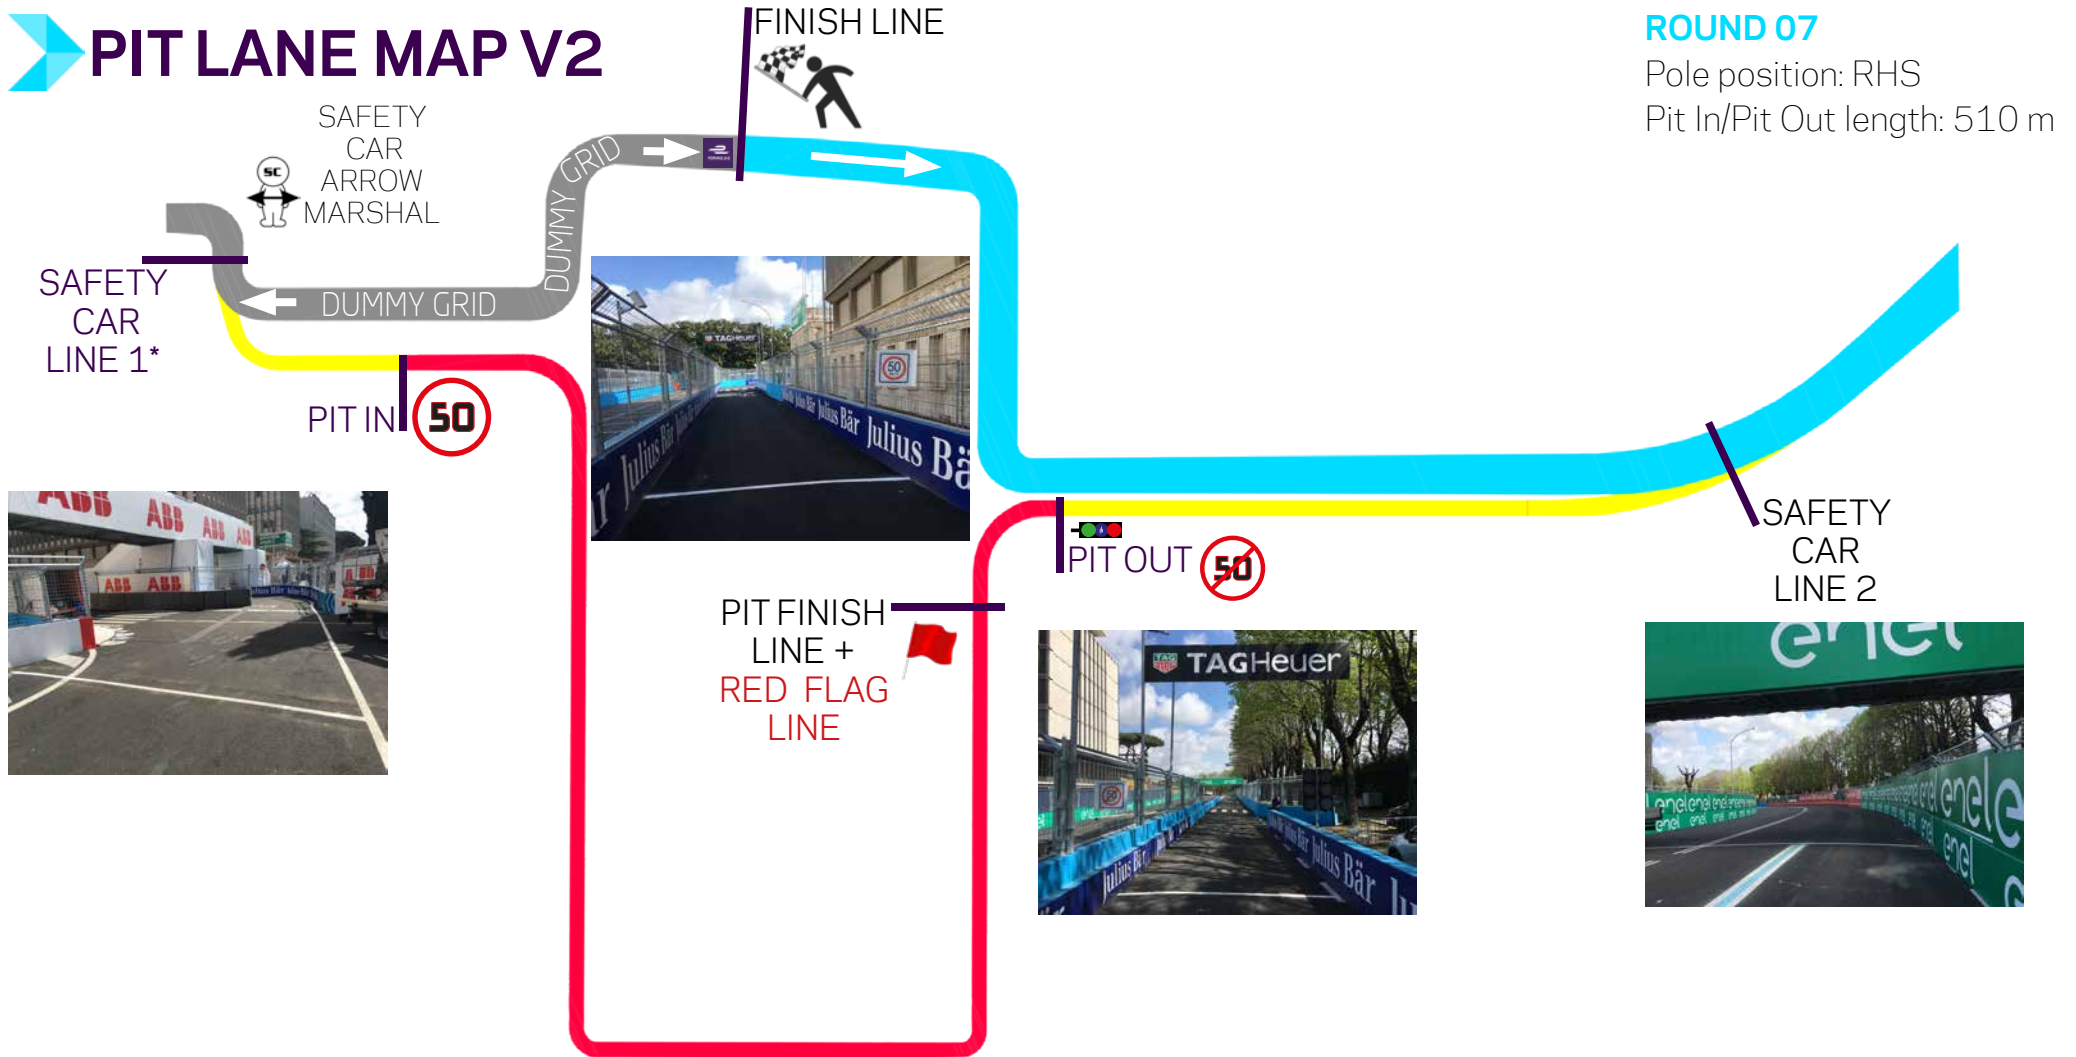

PIT LANE MAP V2

ROUND 07

Pole position: RHS

Pit In/Pit Out length: 510 m

*Pit exit lights will turn red when the Safety car reaches this point

Title Partner Global Partner Technical Partner Official Partners