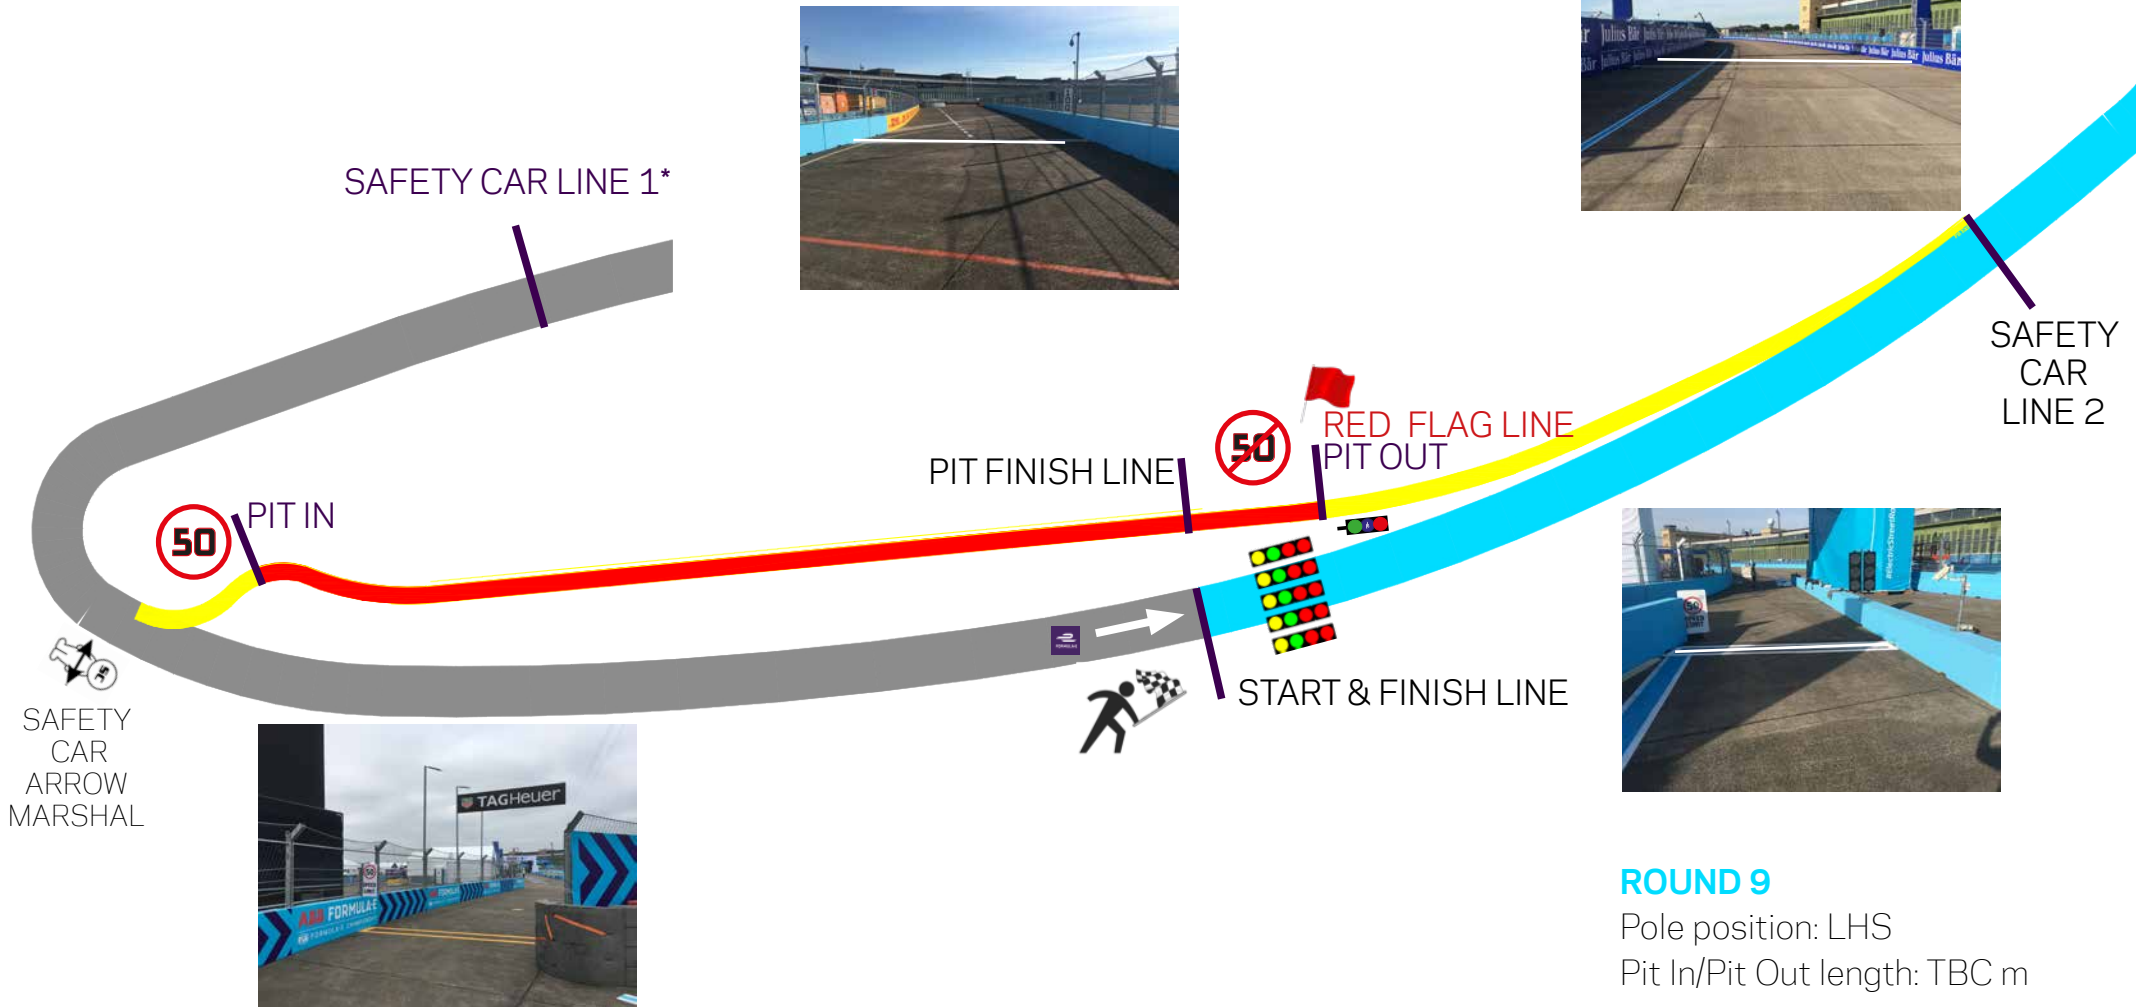

PIT LANE MAP V2

ROUND 9

Pole position: LHS

Pit In/Pit Out length: TBC m

*Pit exit lights will turn red when the Safety car reaches this point

Title Partner

Global Partner

Technical Partner