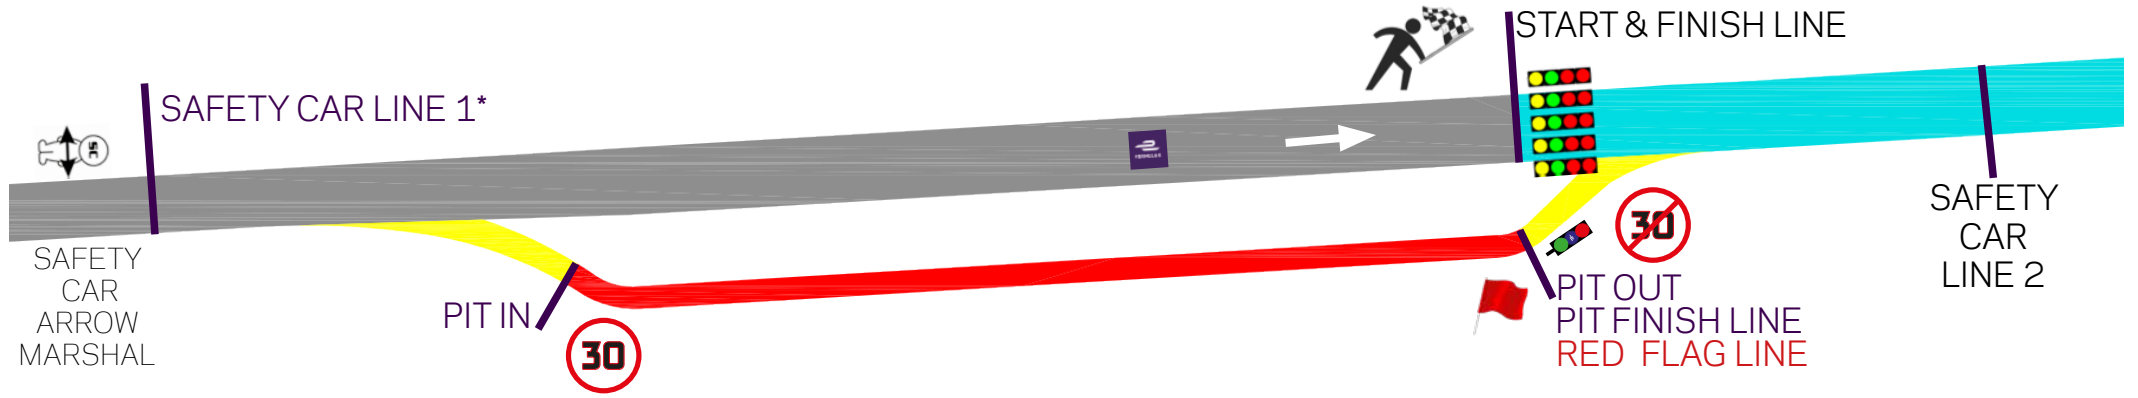

### PIT LANE MAP V2

ROUND 10

Pole position: LHS

Pit In/Pit Out length: 180 m

\*Pit exit lights will turn red when the Safety car reaches this point