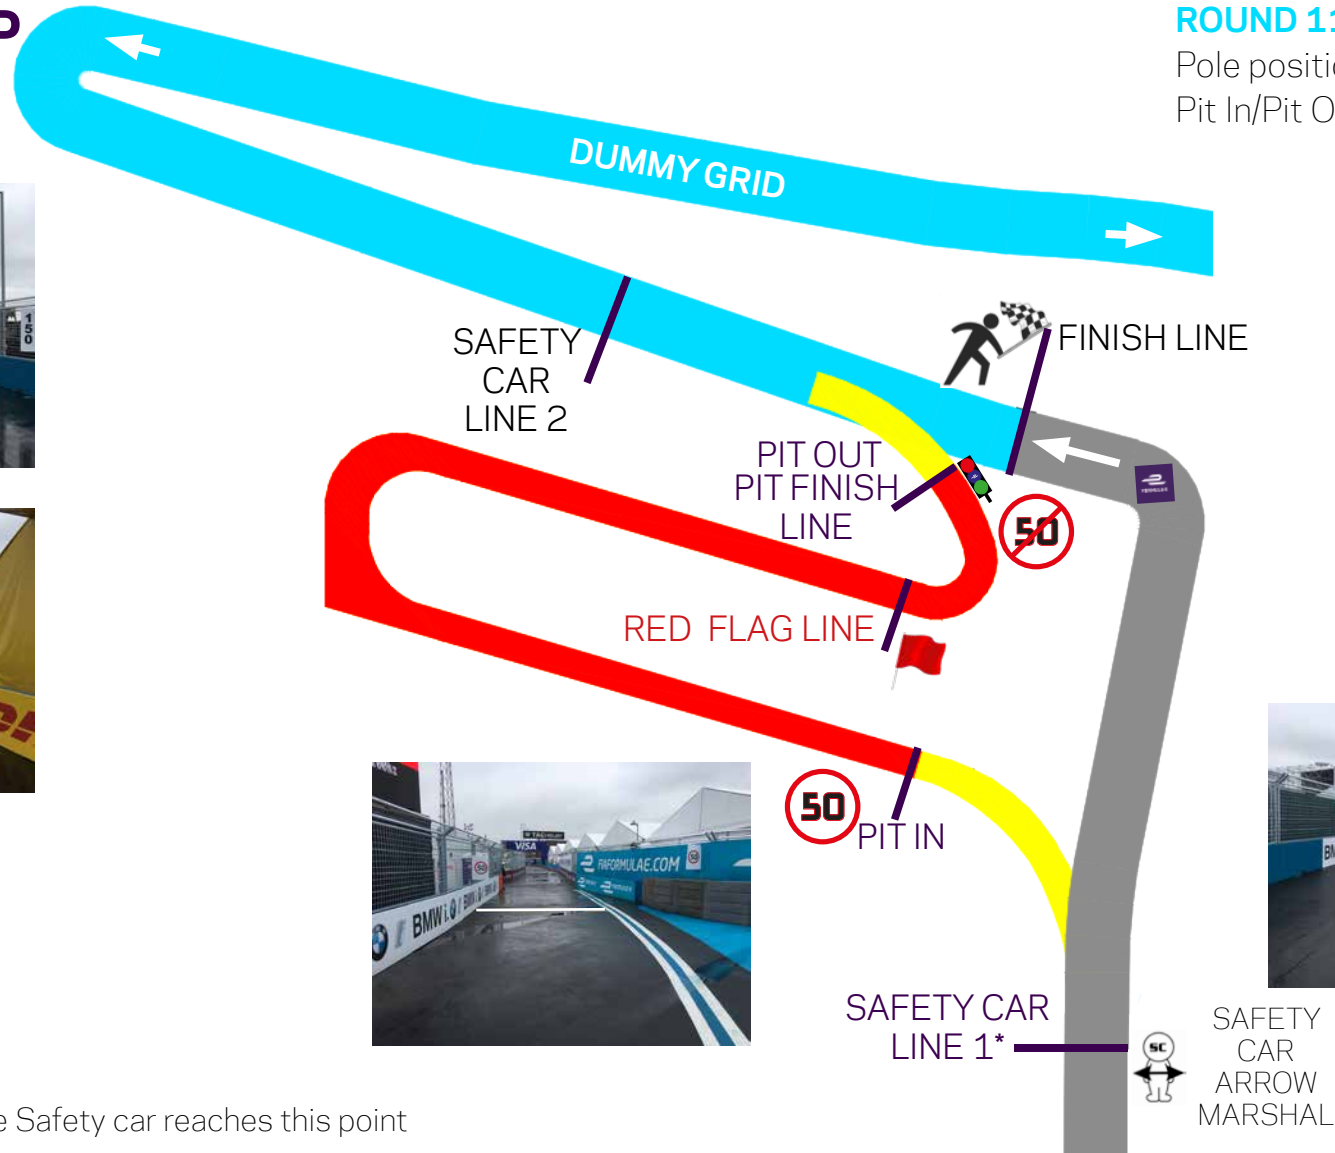

## PIT LANE MAP

ROUND 11 & 12

Pole position: LHS

Pit In/Pit Out length: 257 m

\*Pit exit lights will turn red when the Safety car reaches this point

Title Partner Global Partner Technical Partner Official Partners