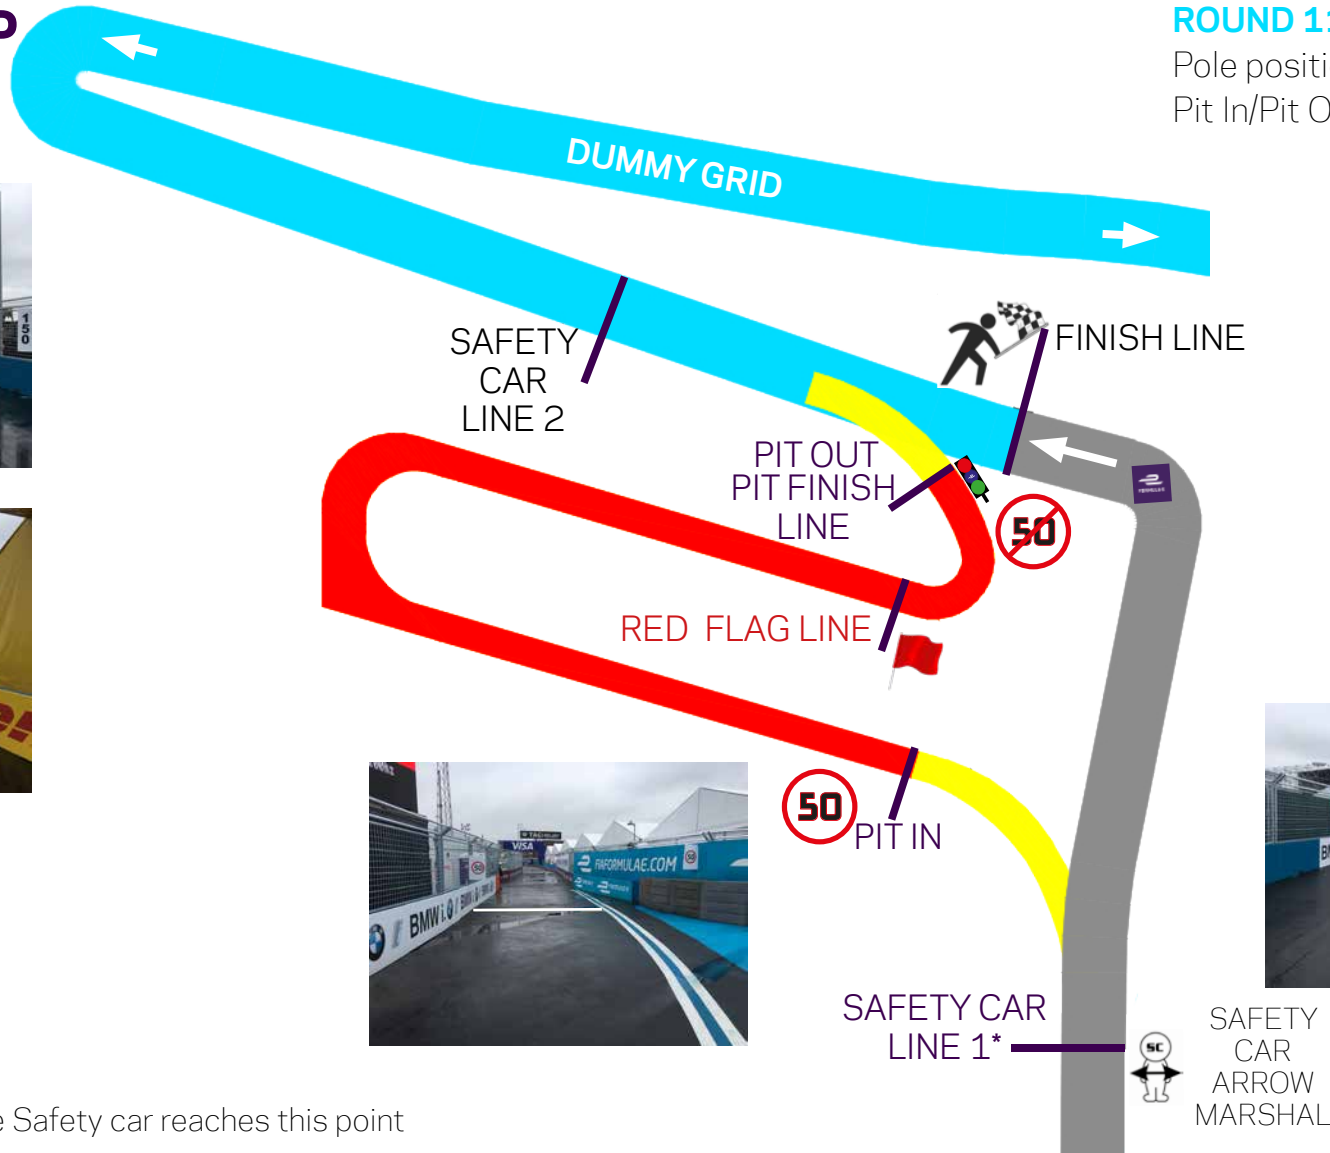

PIT LANE MAP

ROUND 11 & 12

Pole position: LHS

Pit In/Pit Out length: 257 m

*Pit exit lights will turn red when the Safety car reaches this point

Title Partner Global Partner Technical Partner Official Partners