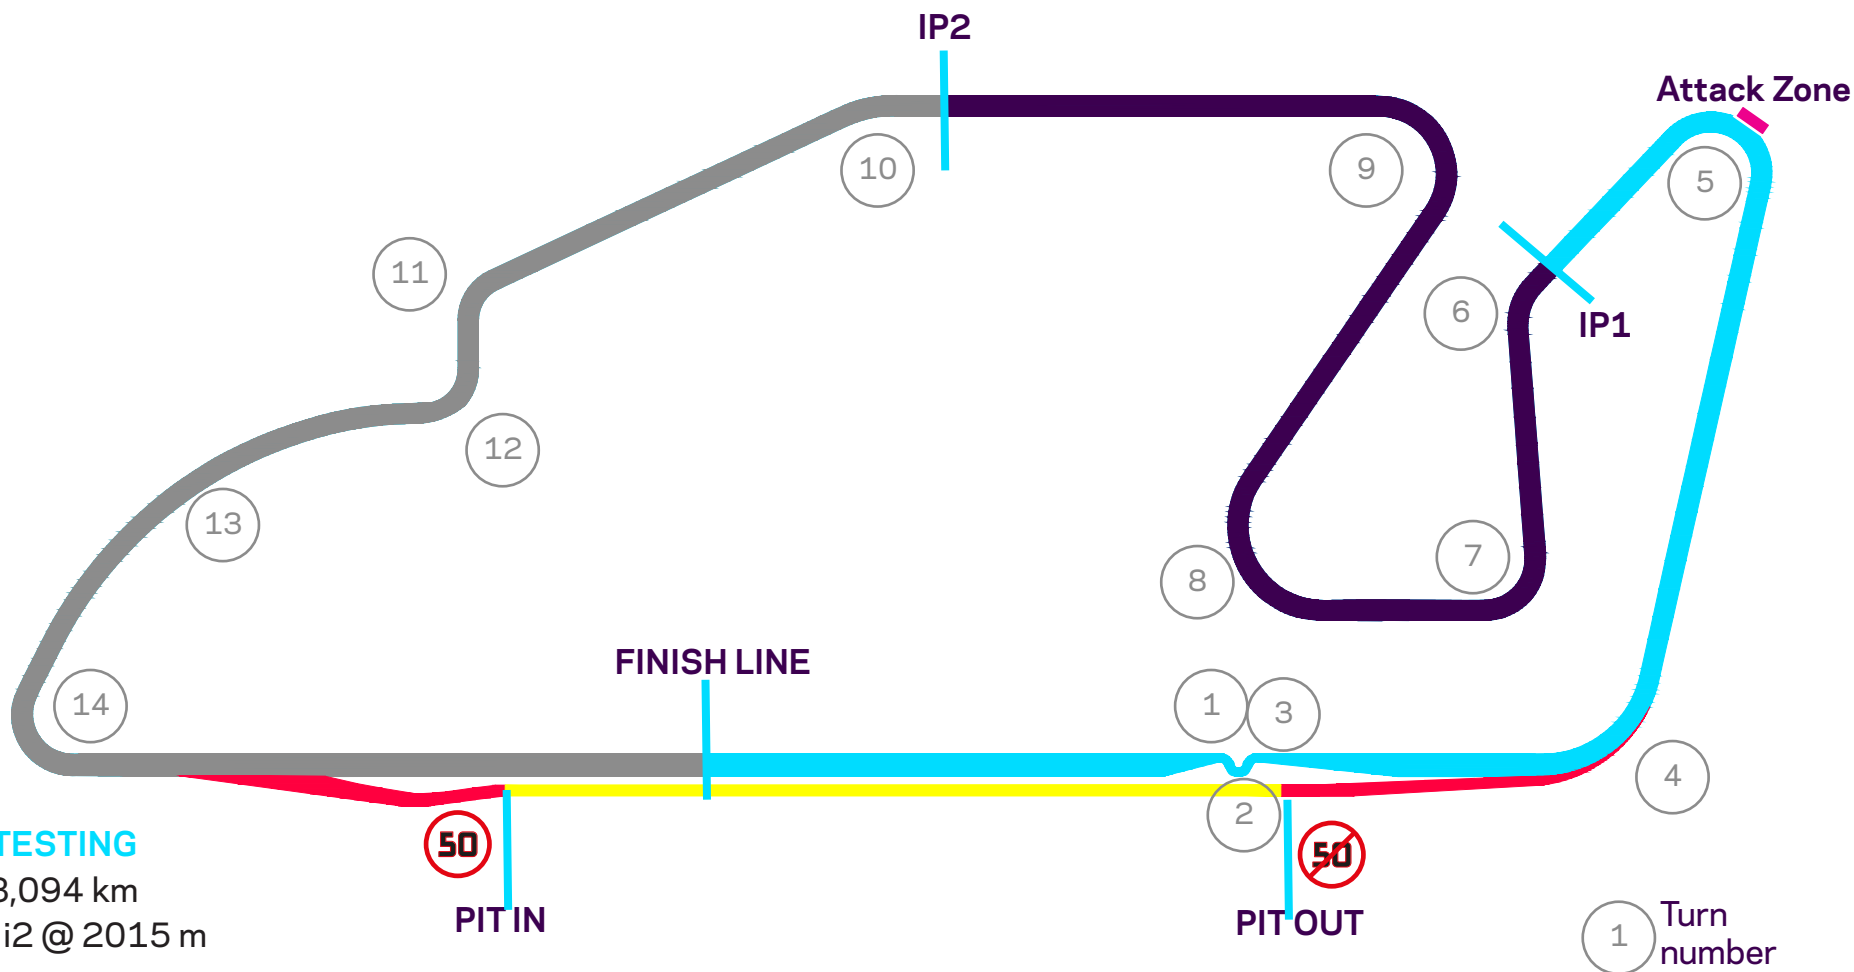

CIRCUIT MAP V1

COLLECTIVE TESTING

Track Length: 3,094 km
i1 @ 1040 m / i2 @ 2015 m

Title Partner Global Partner Technical Partner Official Partners

Julius Bär

TAGHeuer

enel

Allianz