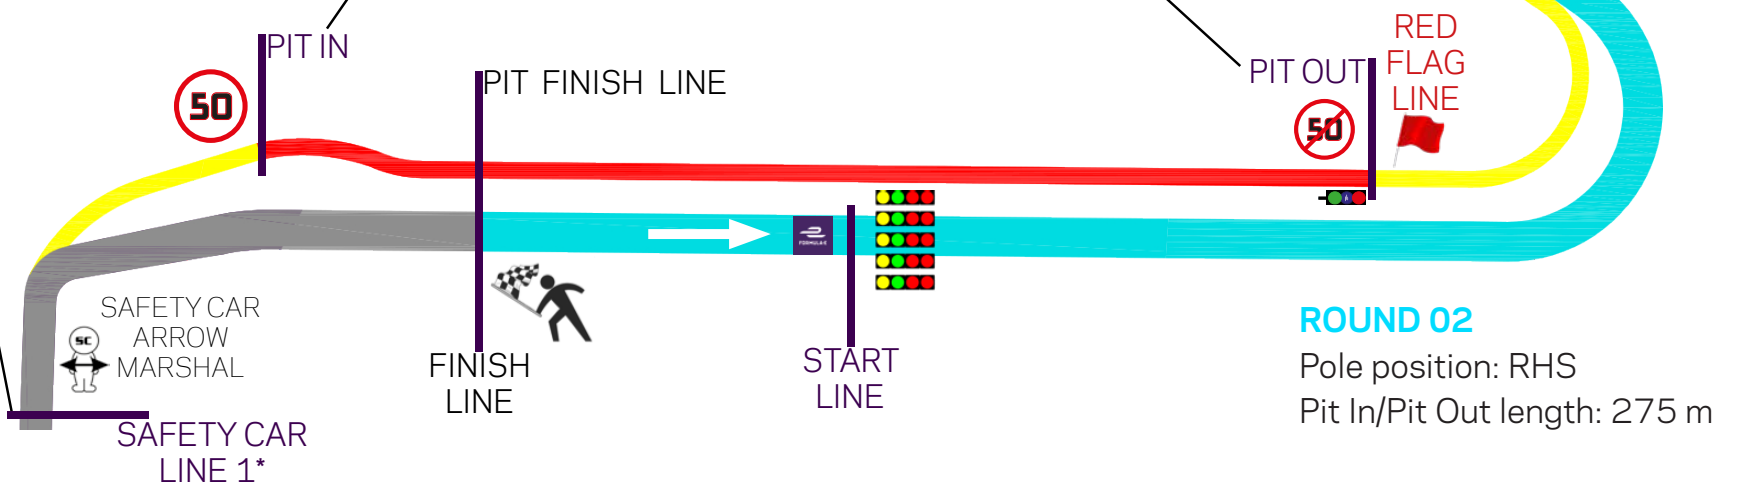

## PIT LANE MAP

**ROUND 02**  
 Pole position: RHS  
 Pit In/Pit Out length: 275 m

Title Partner Global Partner Technical Partner Official Partners