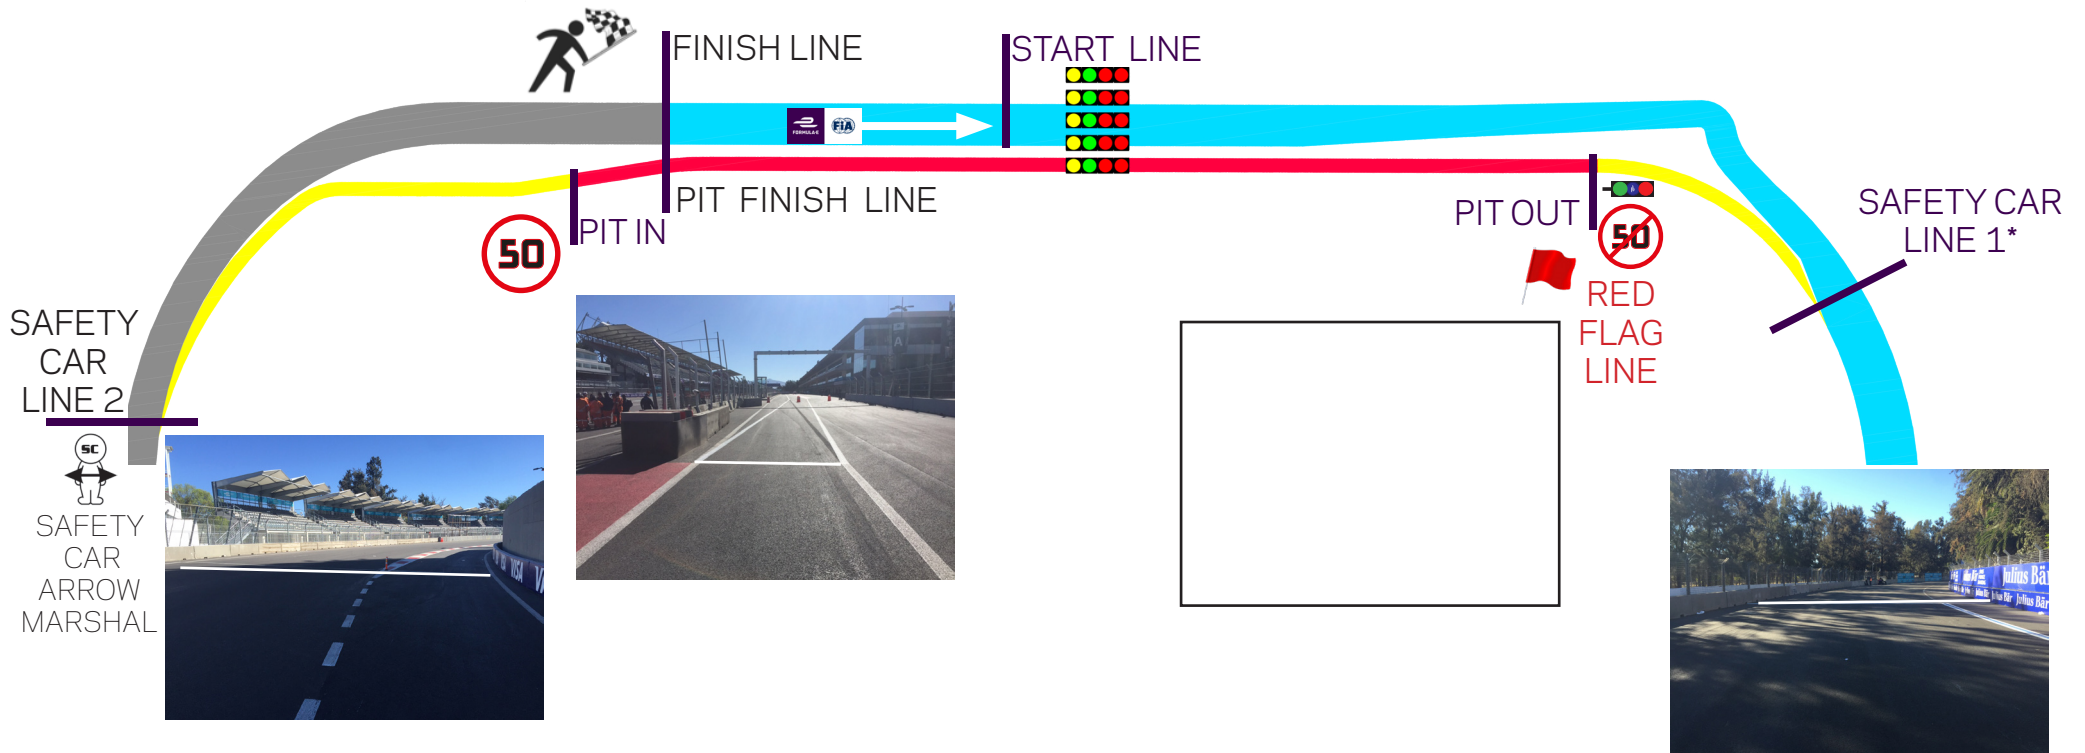

PIT LANE MAP

ROUND 04

Pole position: LHS

Pit In/Pit Out length: 378 m

*Pit exit lights will turn red when the Safety car reaches this point

Title Partner Race Title Sponsor Global Partner Technical Partner Official Partners