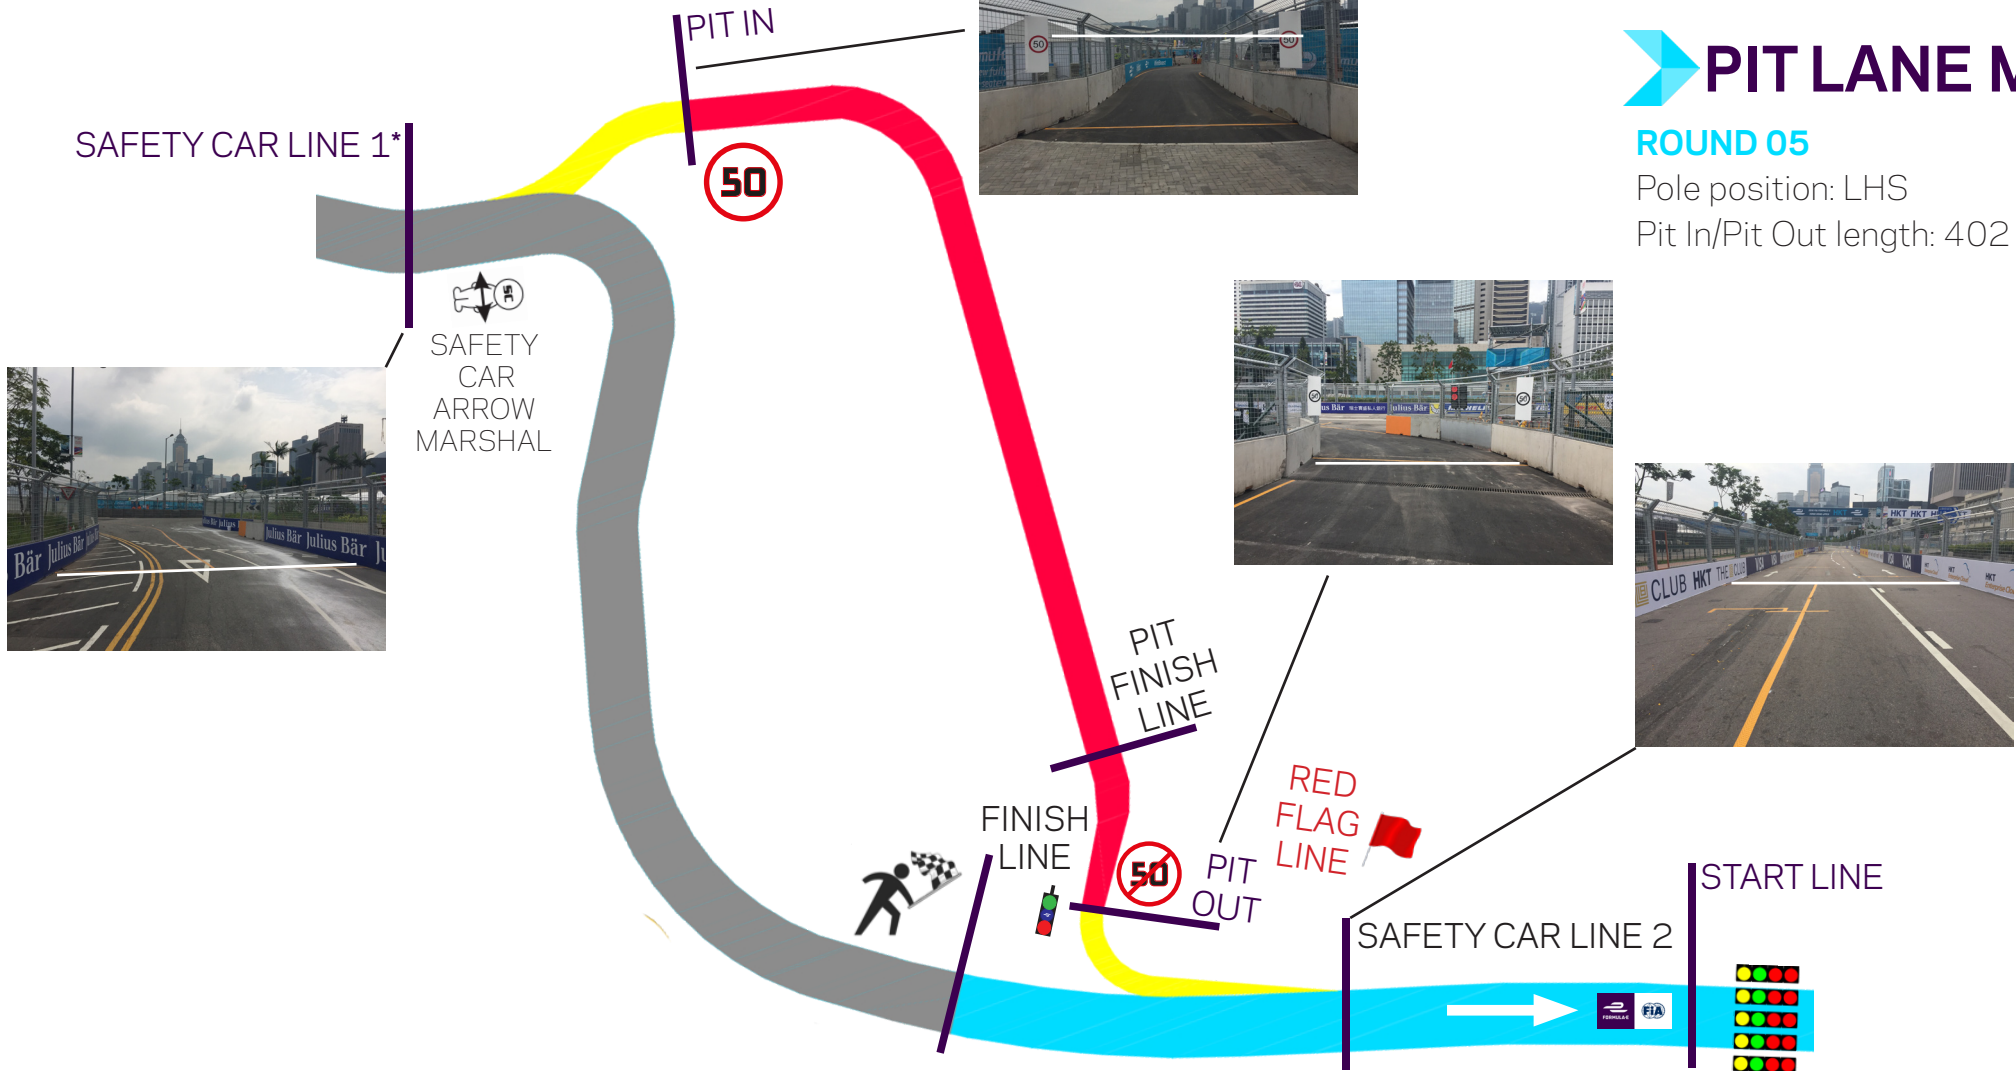

### PIT LANE MAP

#### ROUND 05

Pole position: LHS

Pit In/Pit Out length: 402 m

\*Pit exit lights will turn red when the Safety car reaches this point (SC Line 1)