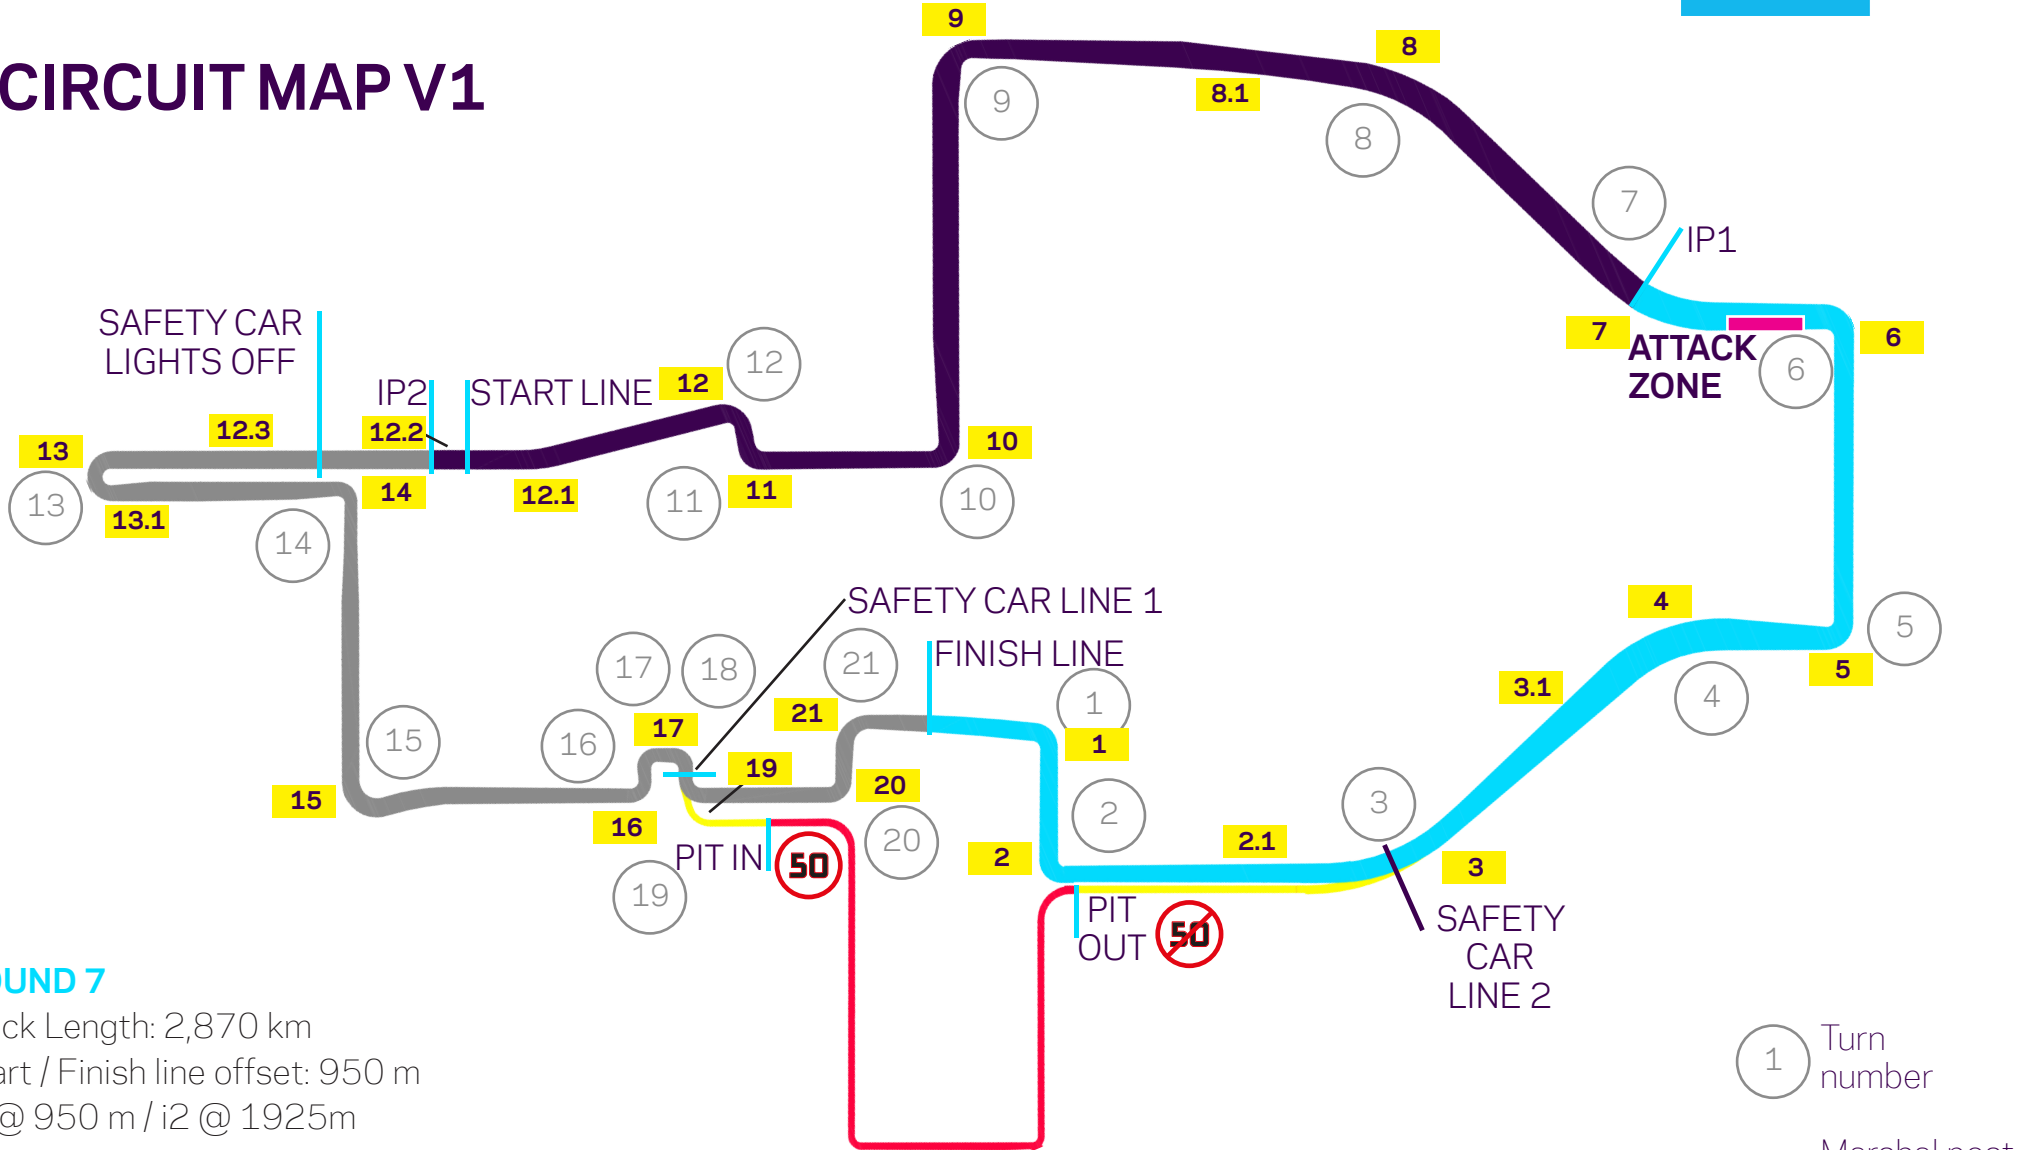

CIRCUIT MAP V1

ROUND 7

Track Length: 2,870 km

Start / Finish line offset: 950 m

i1 @ 950 m / i2 @ 1925m

1 Turn number

10.1 Marshal post number

Title Partner Global Partner Technical Partner European Race Partner Official Partners