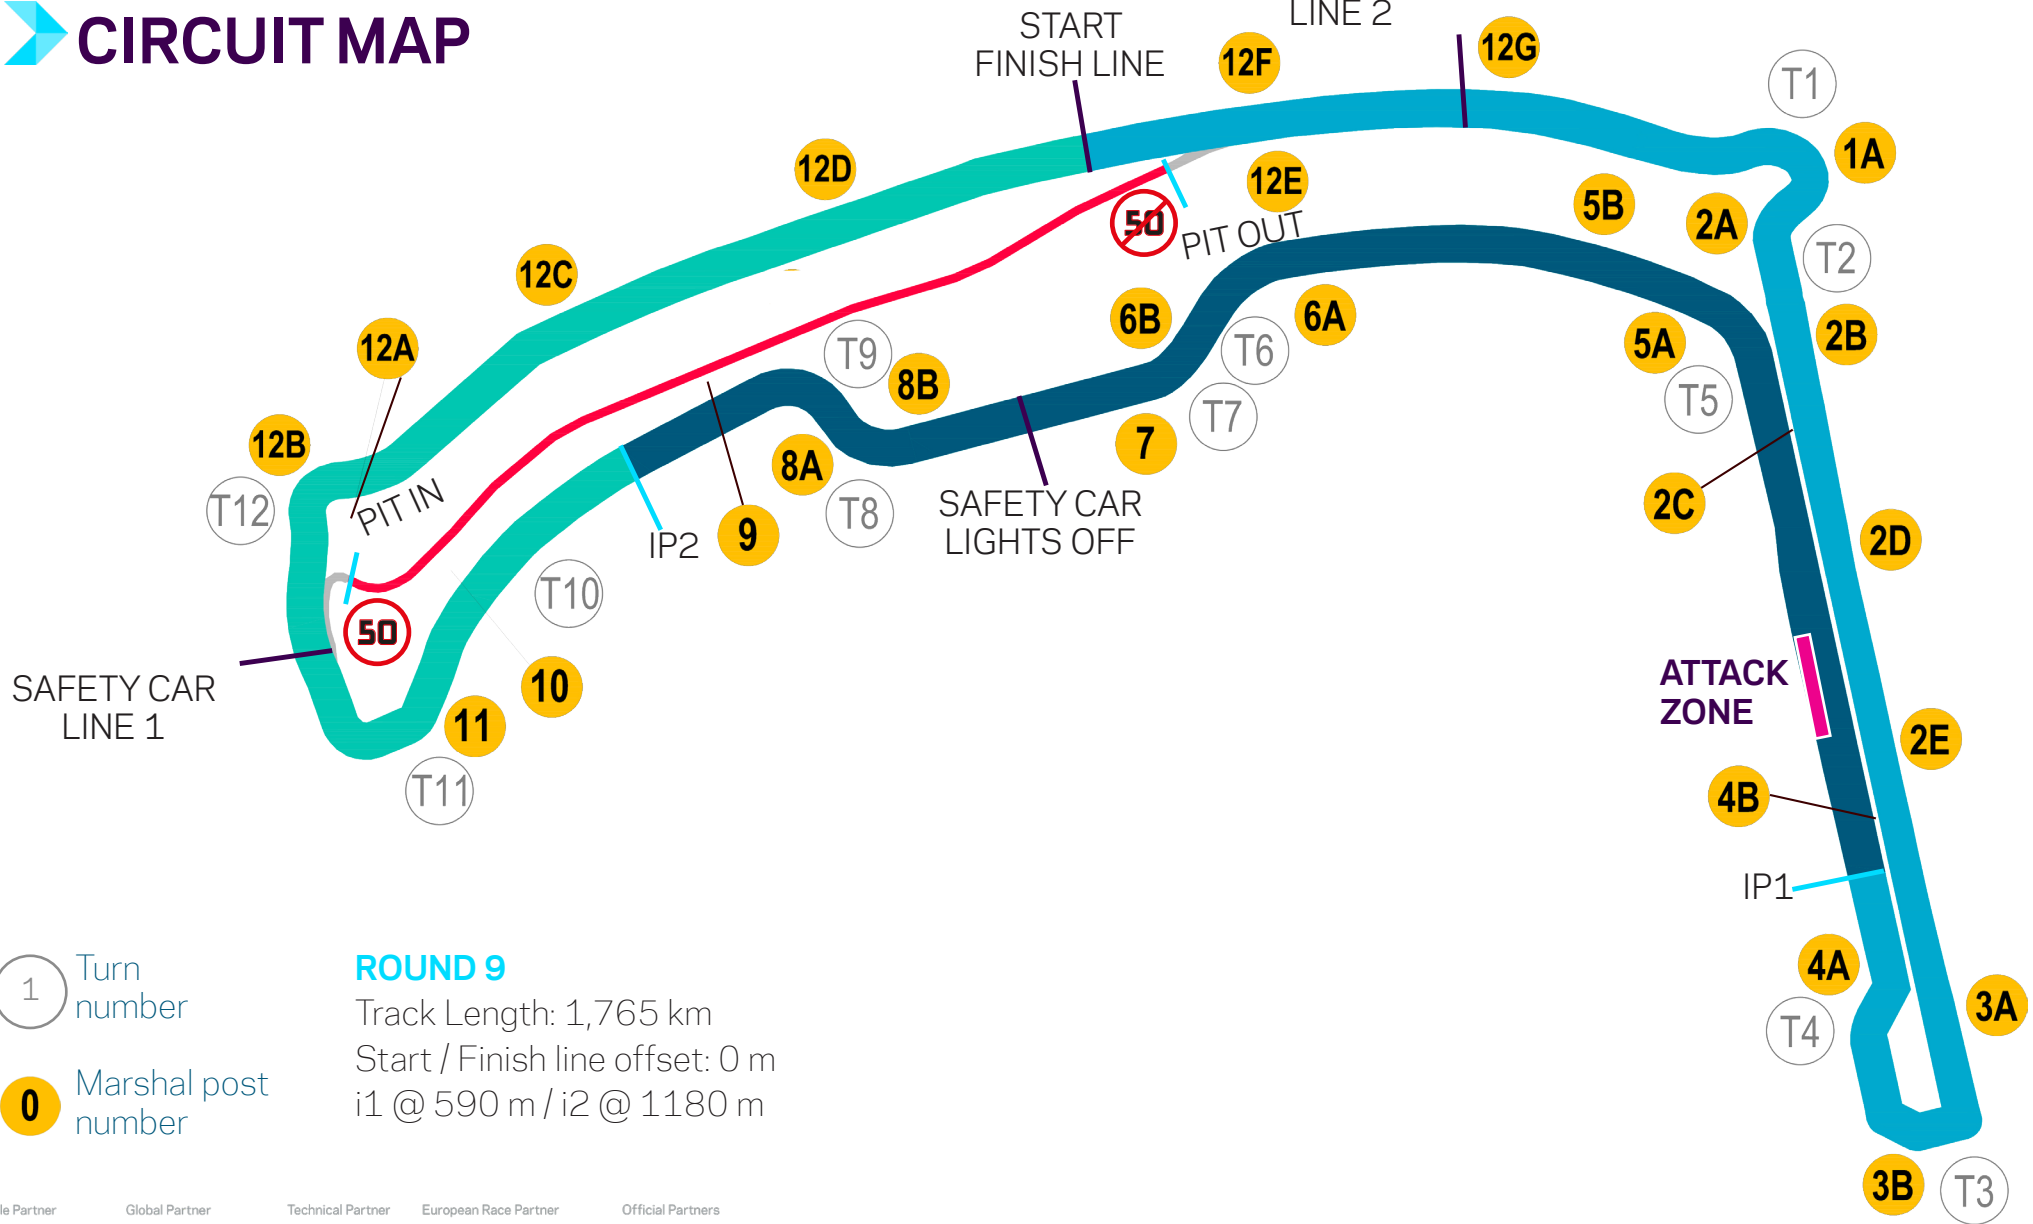

CIRCUIT MAP

1 Turn number

0 Marshal post number

ROUND 9
 Track Length: 1,765 km
 Start / Finish line offset: 0 m
 i1 @ 590 m / i2 @ 1180 m

Title Partner Global Partner Technical Partner European Race Partner Official Partners