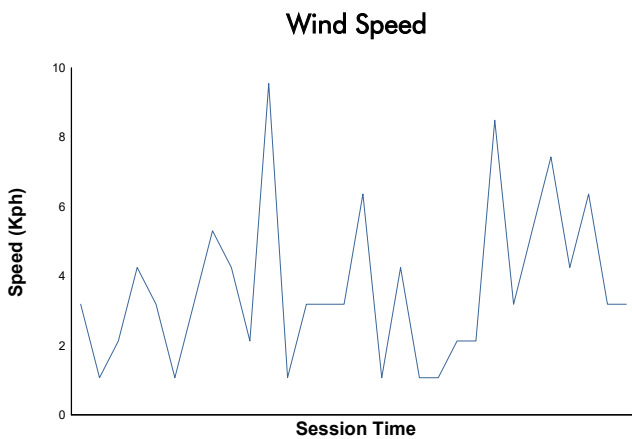

Round 8 - Berlin ePrix

Jaguar I-PACE eTROPHY Series

Qualifying

Weather Report

Track Status: **DRY**

OFFICIAL PARTNERS

OFFICIAL SUPPLIERS