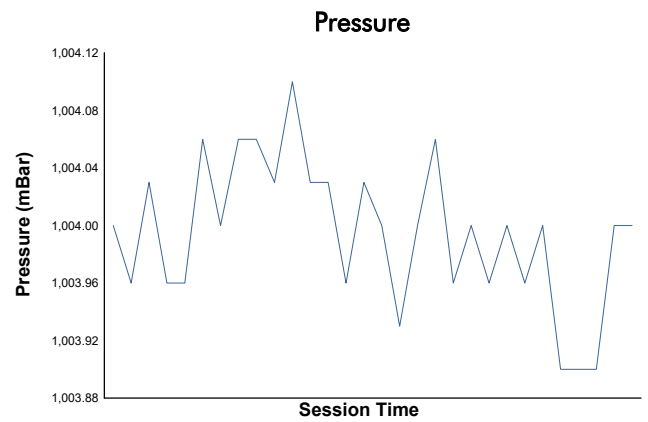

Round 8 - Berlin ePrix

Jaguar I-PACE eTROPHY Series

Qualifying

Weather Report

Track Status: **DRY**

OFFICIAL PARTNERS

OFFICIAL SUPPLIERS