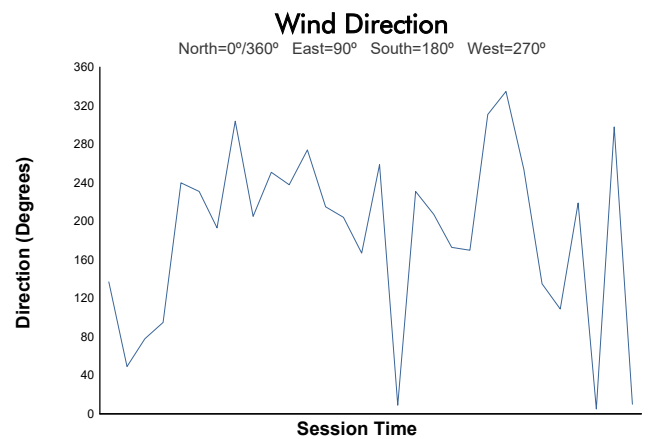

Round 8 - Berlin ePrix

Jaguar I-PACE eTROPHY Series

Qualifying

Weather Report

Track Status: **DRY**

OFFICIAL PARTNERS

OFFICIAL SUPPLIERS