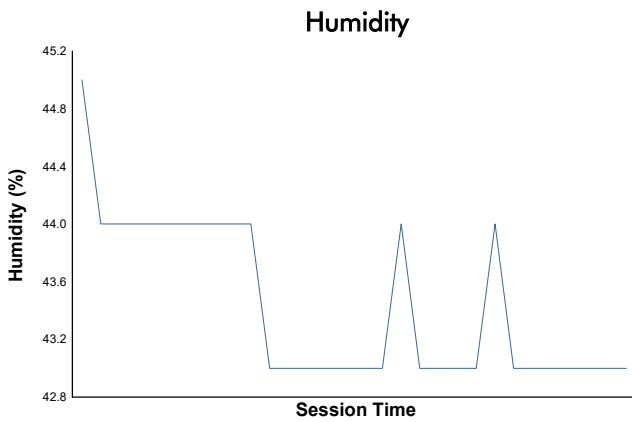

Round 8 - Berlin ePrix

Jaguar I-PACE eTROPHY Series

Qualifying

Weather Report

Track Status: **DRY**

OFFICIAL PARTNERS

OFFICIAL SUPPLIERS