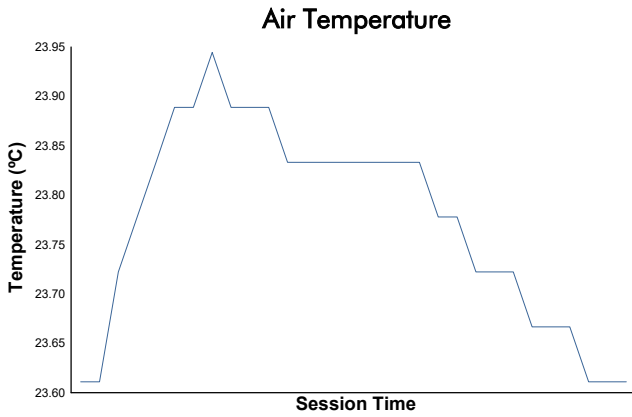

Round 8 - Berlin ePrix

Jaguar I-PACE eTROPHY Series

Qualifying

Weather Report

Track Status: **DRY**

OFFICIAL PARTNERS

OFFICIAL SUPPLIERS