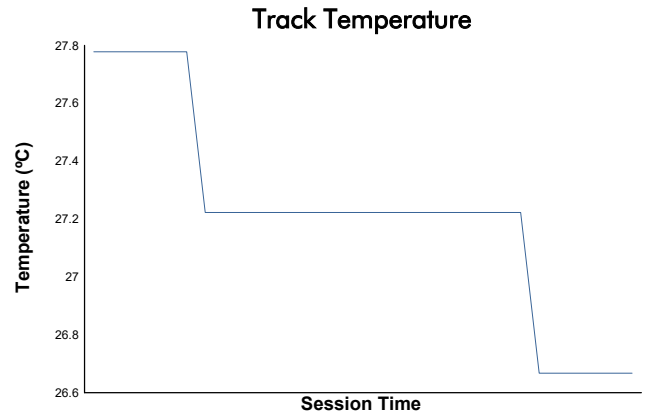

Round 8 - Berlin ePrix

Jaguar I-PACE eTROPHY Series

Qualifying

Weather Report

Track Status: **DRY**

OFFICIAL PARTNERS

OFFICIAL SUPPLIERS