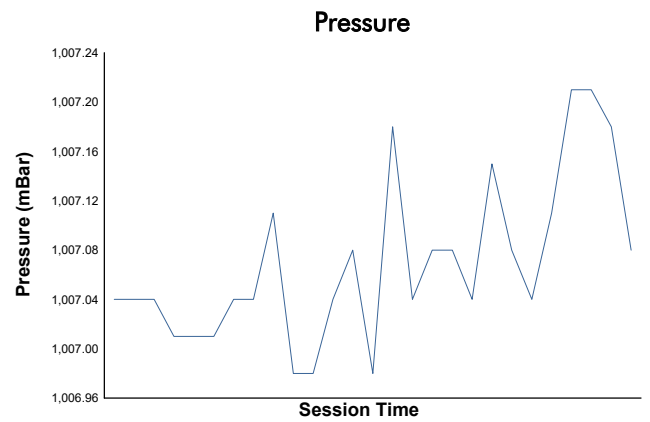

Round 8 - Berlin ePrix

Jaguar I-PACE eTROPHY Series Race

Weather Report

Track Status: **DRY**

OFFICIAL PARTNERS

OFFICIAL SUPPLIERS