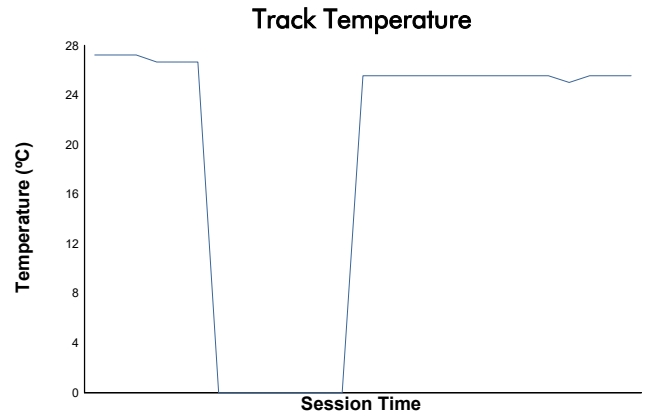

Round 8 - Berlin ePrix

Jaguar I-PACE eTROPHY Series Race

Weather Report

Track Status: **DRY**

OFFICIAL PARTNERS

OFFICIAL SUPPLIERS