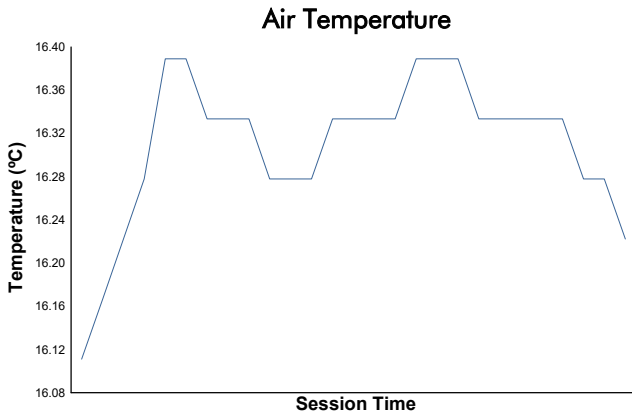

Round 8 - Berlin ePrix

Jaguar I-PACE eTROPHY Series Race

Weather Report

Track Status: **DRY**

OFFICIAL PARTNERS

OFFICIAL SUPPLIERS