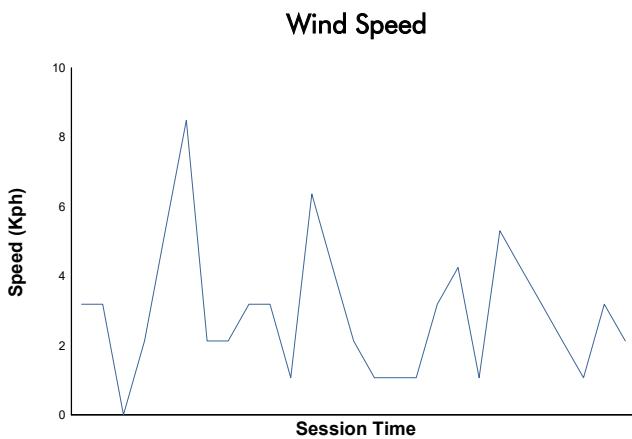

Round 8 - Berlin ePrix

Jaguar I-PACE eTROPHY Series Race

Weather Report

Track Status: **DRY**

OFFICIAL PARTNERS

OFFICIAL SUPPLIERS