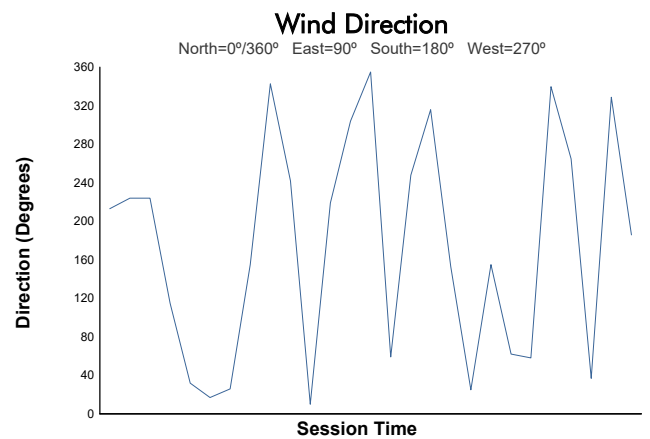

Round 8 - Berlin ePrix

Jaguar I-PACE eTROPHY Series Race

Weather Report

Track Status: **DRY**

OFFICIAL PARTNERS

OFFICIAL SUPPLIERS