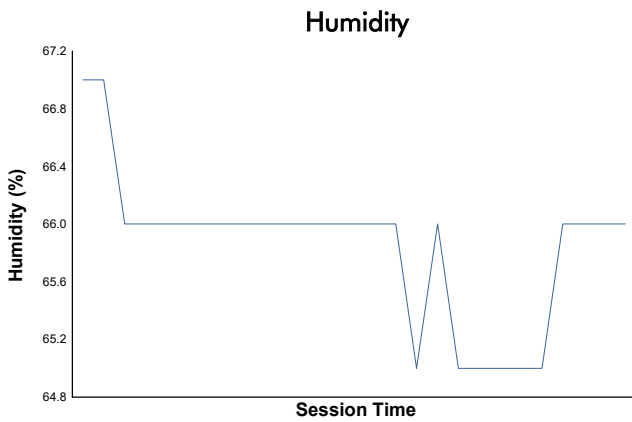

Round 8 - Berlin ePrix

Jaguar I-PACE eTROPHY Series Race

Weather Report

Track Status: **DRY**

OFFICIAL PARTNERS

OFFICIAL SUPPLIERS