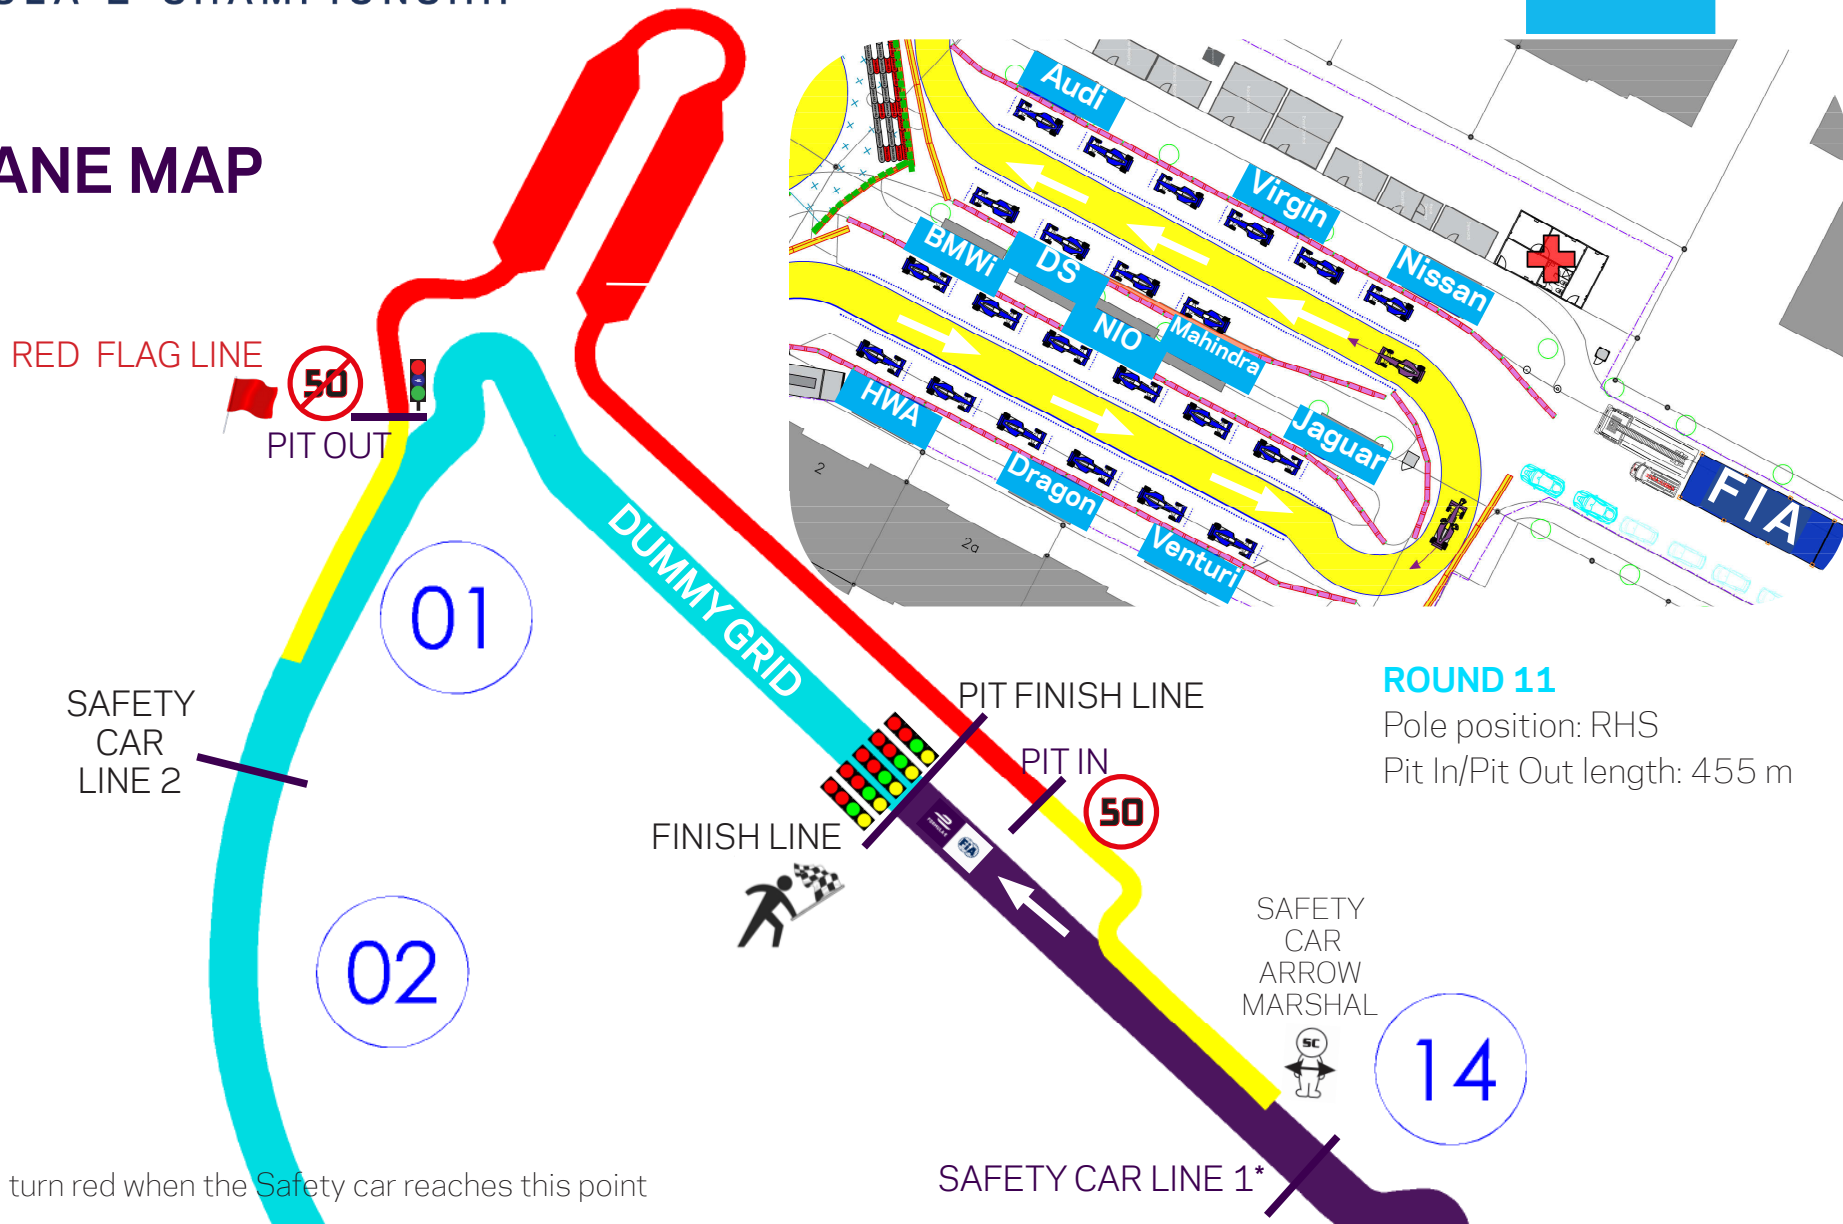

PIT LANE MAP

ROUND 11

Pole position: RHS

Pit In/Pit Out length: 455 m

*Pit exit lights will turn red when the Safety car reaches this point