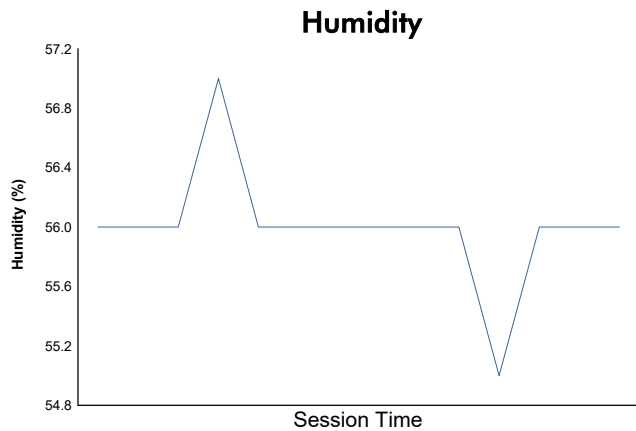

**Round 13 - New York City ePrix**  
 ABB FIA Formula E Championship  
 Super Pole

**Weather Report**

Official Timekeeper 

Track Status: **DRY**