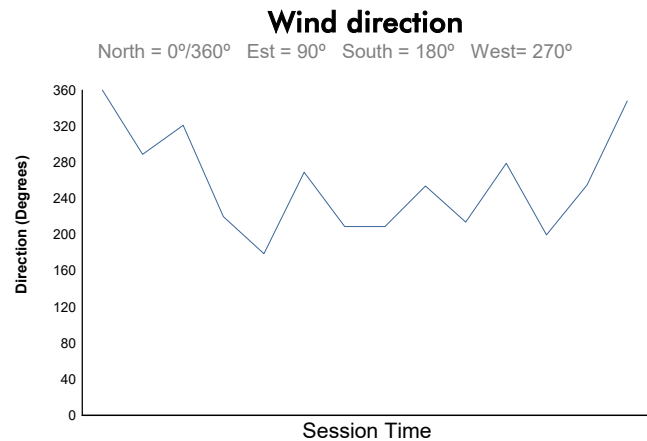

**Round 13 - New York City ePrix**  
 ABB FIA Formula E Championship  
 Super Pole

**Weather Report**

Official Timekeeper 

Track Status: **DRY**