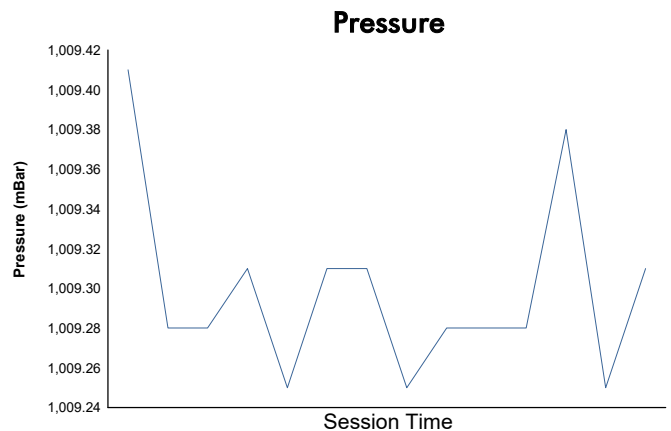

**Round 13 - New York City ePrix**  
 ABB FIA Formula E Championship  
 Super Pole

**Weather Report**

Official Timekeeper 

Track Status: **DRY**