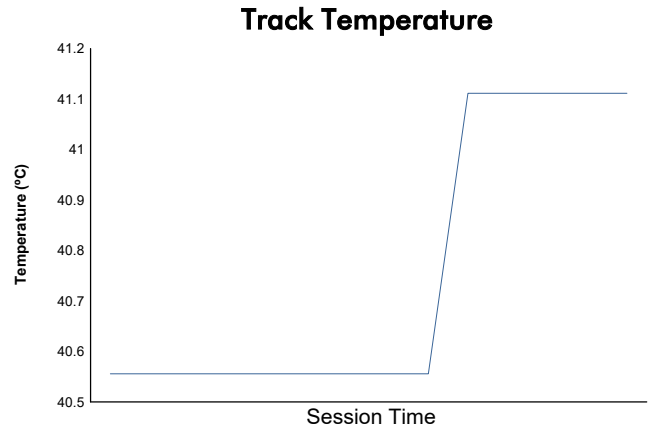

**Round 13 - New York City ePrix**  
 ABB FIA Formula E Championship  
 Super Pole

**Weather Report**

Official Timekeeper 

Track Status: **DRY**