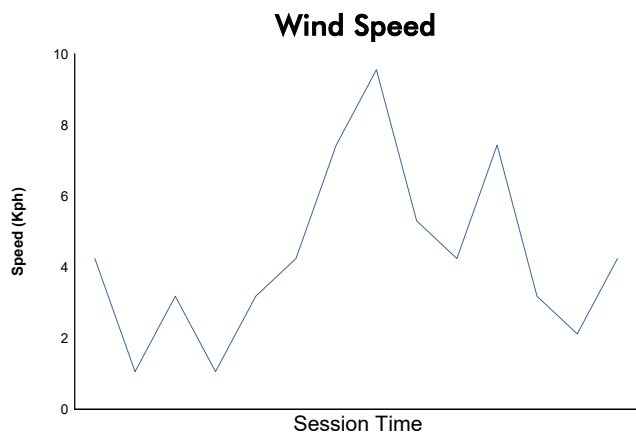

**Round 13 - New York City ePrix**  
 ABB FIA Formula E Championship  
 Super Pole

**Weather Report**

Official Timekeeper 

Track Status: **DRY**