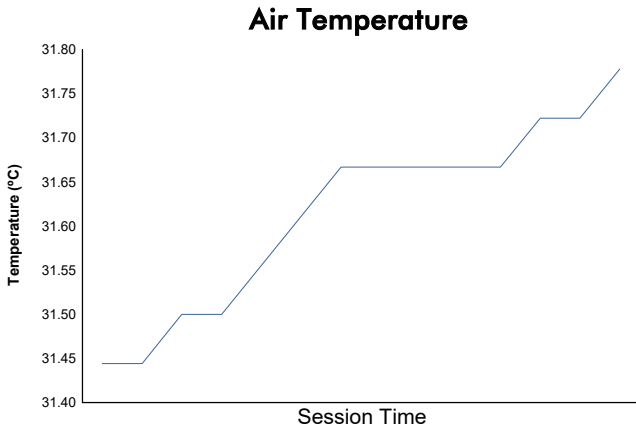

**Round 13 - New York City ePrix**  
 ABB FIA Formula E Championship  
 Super Pole

**Weather Report**

Official Timekeeper 

Track Status: **DRY**