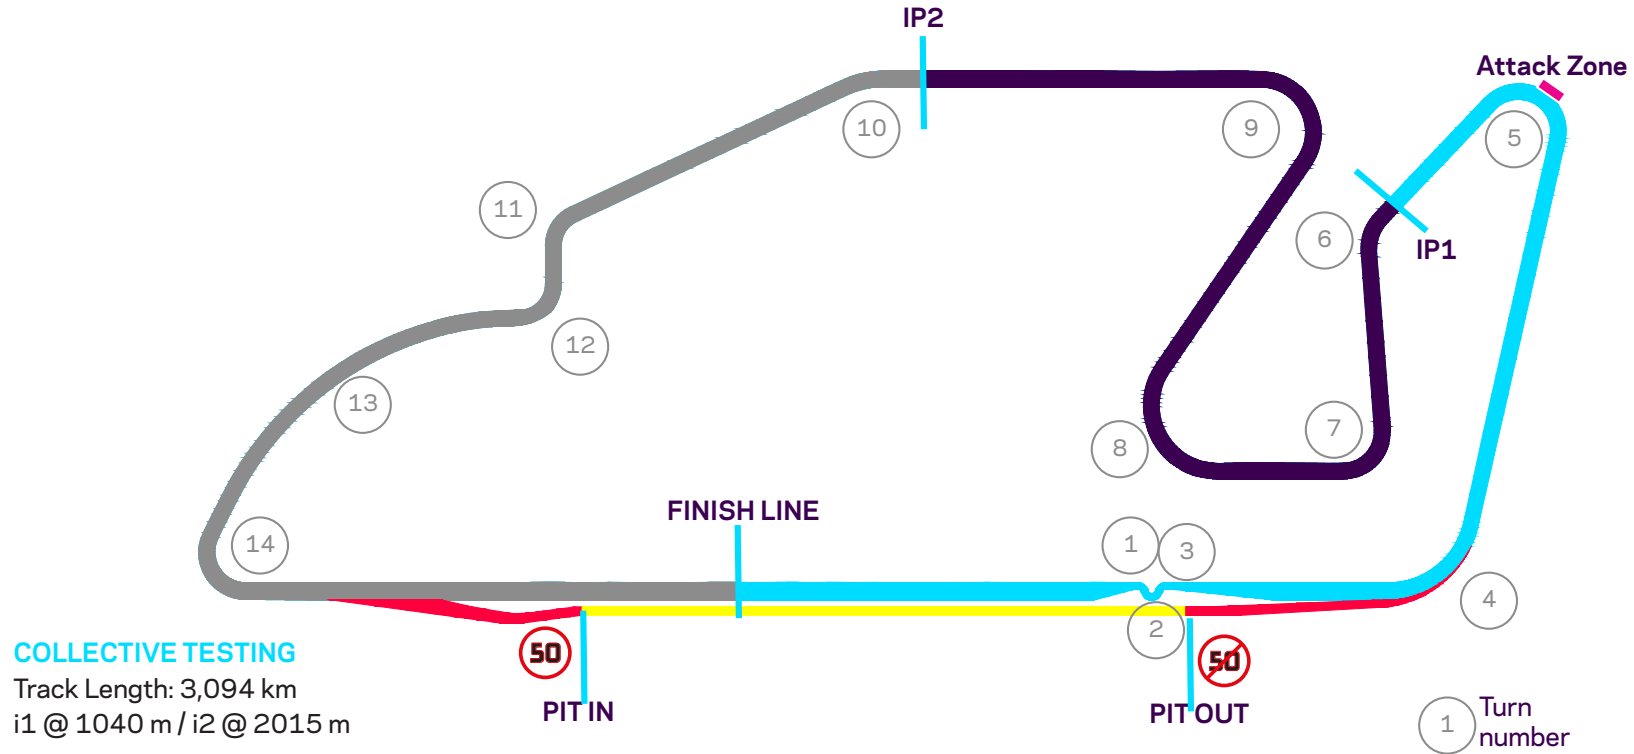

CIRCUIT MAP

COLLECTIVE TESTING
Track Length: 3,094 km
i1 @ 1040 m / i2 @ 2015 m

Title Partner Global Partner Technical Partner Official Partners